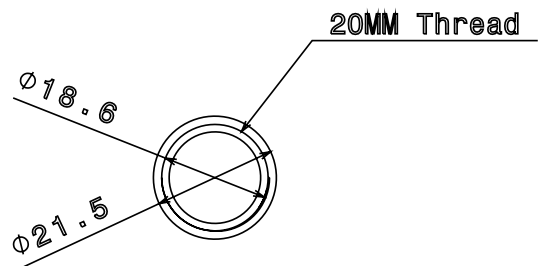

**FBB1 - FEMALE BRASS BUSH**

**Description :**

FBB1 - 20mm Female Brass Bush

**Finish :**

Self Colour

**Material :**

Brass

**Packaging :**

Packed in qty 100

**Additional Notes :**

Isometric view

Top view

Side view

Bottom view

All Dimensions in mm (unless otherwise stated)

© Metpro Ltd 2015 - This Document is provided for Information Purposes Only and is Subject to Change Without Notice. Metpro Ltd makes No Warranty, express or implied, with this Document or the Information contained within.