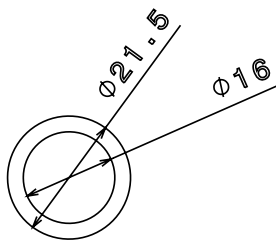

**FBB1 - FEMALE BRASS BUSH**

**Description :**

FBB1 - 20mm Female Brass Bush

**Finish :**

Self Colour

**Material :**

Brass

**Packaging :**

Packed in qty 100

**Additional Notes :**

Isometric view

Top view

Side view

Bottom view

All Dimensions in mm (unless otherwise stated)

© Metpro Ltd 2015 - This Document is provided for Information Purposes Only and is Subject to Change Without Notice. Metpro Ltd makes No Warranty, express or implied, with this Document or the Information contained within.