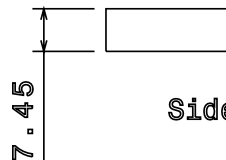

**FBB1 - FEMALE BRASS BUSH**

**Description :**

FBB1 - 20mm Female Brass Bush

**Finish :**

Self Colour

**Material :**

Brass

**Packaging :**

Packed in qty 100

**Additional Notes :**

Isometric view

Top view

Side view

Bottom view

All Dimensions in mm (unless otherwise stated)

© Metpro Ltd 2015 - This Document is provided for Information Purposes Only and is Subject to Change Without Notice. Metpro Ltd makes No Warranty, express or implied, with this Document or the Information contained within.