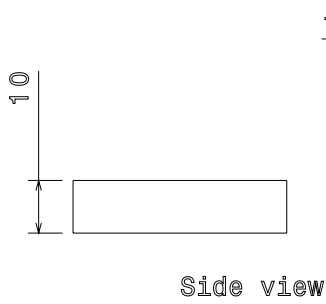

FBB4 - FEMALE BRASS BUSH

Description :

FBB4 - 1 1/2" Female Brass Bush

Finish :

Self Colour

Material :

Brass

Packaging :

Packed in qty 100

Additional Notes :

Isometric view

Side view

Bottom view

Top view

All Dimensions in mm (unless otherwise stated)

© Metpro Ltd 2015 - This Document is provided for Information Purposes Only and is Subject to Change Without Notice. Metpro Ltd makes No Warranty, express or implied, with this Document or the Information contained within.