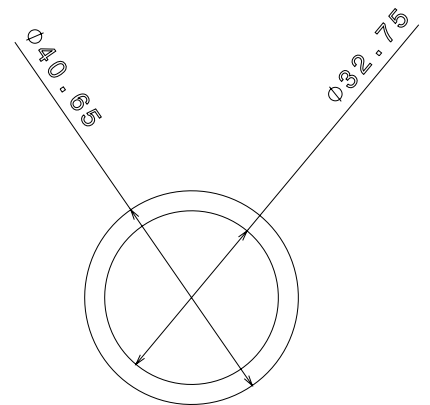

FBB4 - FEMALE BRASS BUSH

Description :

FBB4 - 1 1/2" Female Brass Bush

Finish :

Self Colour

Material :

Brass

Packaging :

Packed in qty 100

Additional Notes :

Isometric view

Side view

Bottom view

Top view

All Dimensions in mm (unless otherwise stated)

© Metpro Ltd 2015 - This Document is provided for Information Purposes Only and is Subject to Change Without Notice. Metpro Ltd makes No Warranty, express or implied, with this Document or the Information contained within.