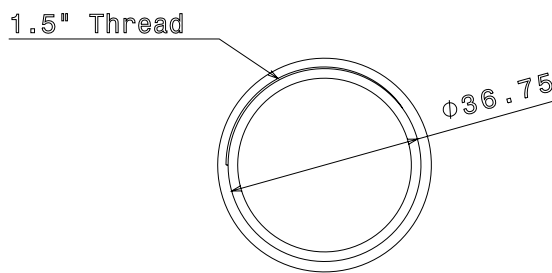

FBB4 - FEMALE BRASS BUSH

Description :

FBB4 - 1 1/2" Female Brass Bush

Finish :

Self Colour

Material :

Brass

Packaging :

Packed in qty 100

Additional Notes :

Isometric view

Side view

Bottom view

Top view

All Dimensions in mm (unless otherwise stated)

© Metpro Ltd 2015 - This Document is provided for Information Purposes Only and is Subject to Change Without Notice. Metpro Ltd makes No Warranty, express or implied, with this Document or the Information contained within.