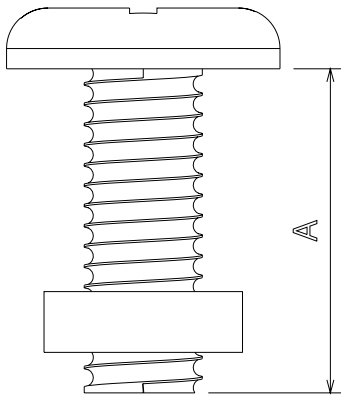

RB630 - ROOFING BOLT & NUT

Description :

RB630 - M6 x 30mm Roofing Bolt c/w M6 Flat Nut

Finish :

BZP

Material :

Steel

Packaging :

Packed in qty 200

Additional Notes :

Front view

CODE	TYPE	A
RB612	M6	12
RB616	M6	16
RB620	M6	20
RB625	M6	25
RB630	M6	30
RB635	M6	35
RB640	M6	40
RB650	M6	50

All Dimensions in mm (unless otherwise stated)

© Metpro Ltd 2015 - This Document is provided for Information Purposes Only and is Subject to Change Without Notice. Metpro Ltd makes No Warranty, express or implied, with this Document or the Information contained within.