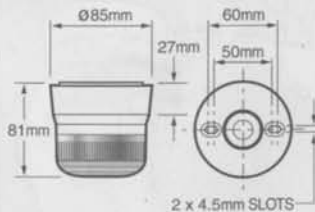

STANDARD AC BEACONS

0.9Hz Nom.

-20°C to +40°C

IP65