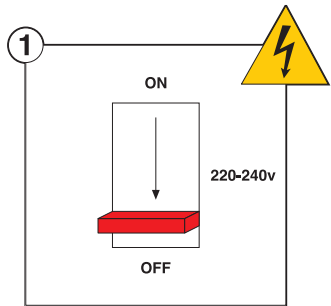

PLU/350 1-9

WIRING INSTRUCTIONS

Maximum number of LED fittings per PLU/350 1-9 are shown in the chart below

No. of LED's in each fitting	Max no. of fittings
1	9
2	4
3	3