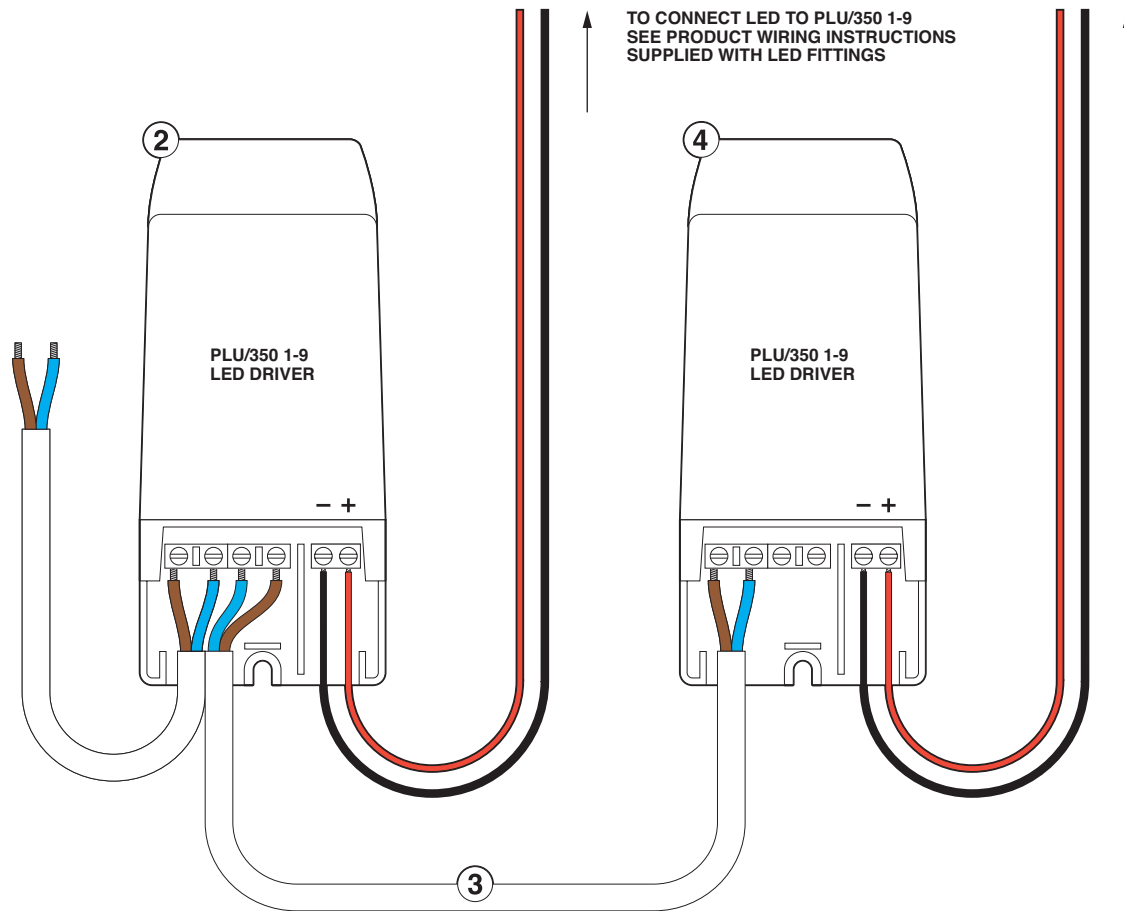

PLU/350 1-9

WIRING INSTRUCTIONS

Maximum number of LED fittings per PLU/350 1-9 are shown in the chart below

No. of LED's in each fitting	Max no. of fittings
1	9
2	4
3	3