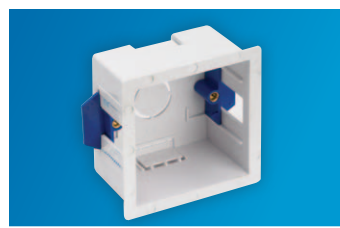

DESCRIPTION	PACK QTY	REF
1 Gang 47mm Deep	4	1G/DRY-47
2 Gang 47mm Deep	4	2G/DRY-47