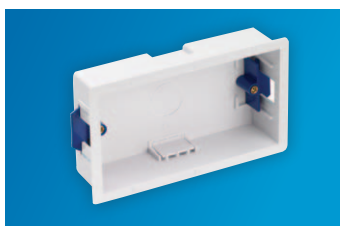

Cavity Wall Boxes

DESCRIPTION	PACK QTY	REF
1 Gang	20	1G/DRY-BLU
2 Gang	10	2G/DRY-BLU