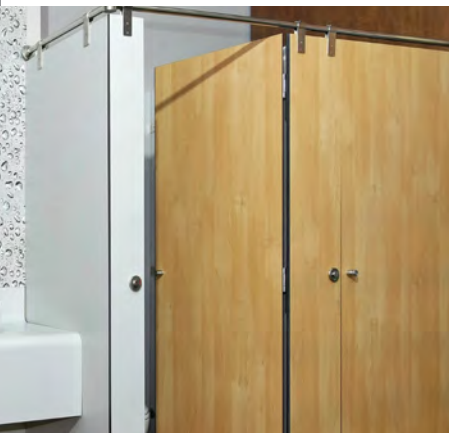

INDOOR SURFACE MOUNTED PIR SENSORS

■ IP20 ■ Passive Infra-Red Motion Detection

OS0011

**SOUND AND
 MOVEMENT
 DETECTION**

OS007

**PIR0901
 PIR0901S***

Code	Model	Range	Adjustable Lux	Adjustable Time	Switching Capacity	Qty
OS0011	360°	6m	Yes	10sec – 8min	1200W Incandescent / 300W LED	1
OS007	360° + Voice	8m	Yes	30sec-30min	1800W Incandescent / 200W LED	1
PIR0901	10A/120°	5m		1-16min	1000W Incandescent	1
PIR0901S*	10A/120°	5m		1-16min	1000W Incandescent	1

*With manual override switch

INDOOR SURFACE MOUNTED MICROWAVE SENSOR

■ IP20
 ■ Microwave Motion Detection

OS005

Code	Model	Range	Adjustable Lux	Adjustable Time	Switching Capacity	Qty
OS005	5.8Ghz/360°	6m	Yes	3-30min	1800W Incandescent / 200W LED	1