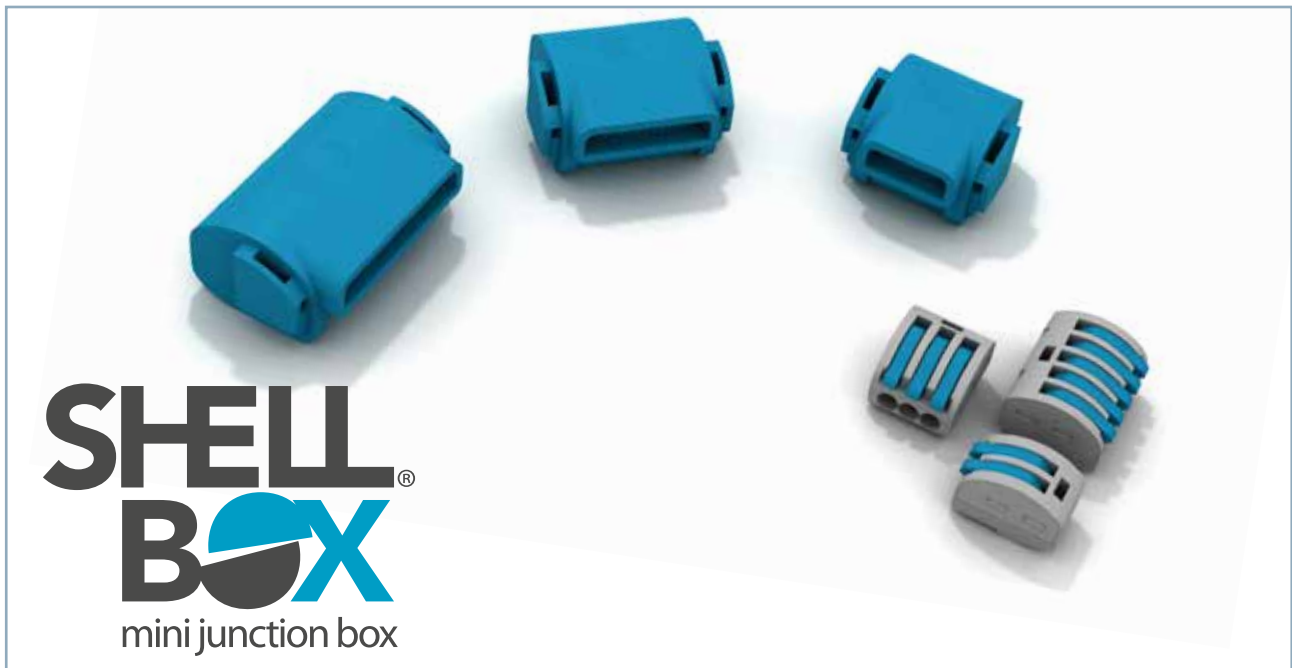

SHELLBOX, MJB with Terminals

As well as our range of connectors, WISKA have also introduced the SHELLBOX, a mini gel insulated junction box (MJB). The MJB takes WISKA's gel and gel insulated joint range to another level, offering a fast and easy solution to protect and insulate connections with up to five wires on the same phase. Available in 3 sizes with or without terminals (SBOX).

SHELLBOX
with Terminals (SBOX)

Protection class	IP X8
Temperature range	-20 °C - 90 °C
Rated current	32 A
Voltage	600 V
Clamping range	0.08 - 4 mm ²
Accepted cables	solid/ rigid/ flexible
Colour	Blue
Toxic	No
Expiry date	None
Additional info	Pre-filled/ ready to use Re-enterable

MJB112

MJB113

MJB222

MJB215

MJB332

MJB323

SHELLBOX, MJB with Terminals (SBOX)

Type	WISKA-No.	Description	Terminals/ poles	LxBxH external (mm)	
MJB 112	MJB112	2 x MJB 1 / 2 x SBOX 2	2-pole	26 x 33 x 23	1
MJB 113	MJB113	2 x MJB 1 / 2 x SBOX 3	3-pole	26 x 33 x 23	1
MJB 222	MJB222	1 x MJB 2 / 2 x SBOX 2	2-pole	32 x 33 x 23	1
MJB 215	MJB215	1 x MJB 2 / 1 x SBOX 5	5-pole	32 x 33 x 23	1
MJB 332	MJB332	1 x MJB 3 / 3 x SBOX 2	2-pole	46 x 33 x 23	1
MJB 323	MJB323	1 x MJB 3 / 2 x SBOX 3	3-pole	46 x 33 x 23	1