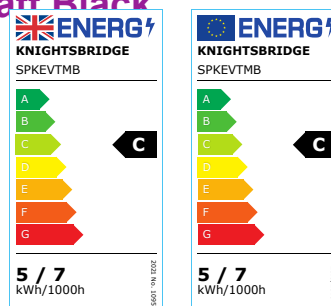

DATASHEET

SPKEVTMB

SpektroLED Evo Tilt - Fire Rated IP65 Downlight with 2 x Wattage and 4 x CCT - Matt Black

www.mlaccessories.co.uk

| MLA PART CODE | SPKEVTMB |
|-------------------------------|---|
| DESCRIPTION | SpektroLED Evo Tilt - Fire Rated IP65 Downlight with 2 x Wattage and 4 x CCT - Matt Black |
| NET WEIGHT (KG) | 0.26 |
| FINISH | Matt Black |
| DIFFUSER | Prismatic |
| DIMENSIONS (MM) | Diameter - 90 Recessed Depth - 56 Minimum Void - 56 |
| CUT-OUT (MM) | Cut-out Diameter - 70 |
| TILT (DEGREES) | 90 |
| CONSTRUCTION | Construction - Pressed steel |
| CLASS | II |
| IP RATING | IP65 (IP20 from above) |
| WATTAGE (W) | 5 / 7 |
| LAMP TECHNOLOGY | SMD LED |
| LUMENS (LM) | 565/580/605/590/745/865/825/778 |
| LUMENS LIGHT SOURCE ONLY (LM) | 1000 |
| LUMEN TOLERANCE | 5% |
| EFFICACY (LM/W) | 142 |
| CIRCUIT WATTAGE (W) | 7 |
| CCT | 2700/3000/4000/6000K |
| LIGHT COLOUR | CCT |
| CRI | >80 |
| SDCM | <6 |
| RUNNING CURRENT (A) | 0.037 |
| DISPLACEMENT FACTOR | >0.7 |
| SVM | 0.02 |
| PST-LM | 0.142 |
| BEAM ANGLE (DEGREES) | 60 |

| | |
|--|----------------------------|
| L70B10 LIFESPAN (HRS) | 50,000 |
| DIMMABLE | Yes* |
| FIRE-RATED | Tested to 30/60/90 minutes |
| I-JOIST RATED | 30 minutes |
| WEB-JOIST RATED | 30 minutes |
| IC RATED | Yes |
| ACOUSTIC RATED | Yes |
| OPERATING TEMPERATURE | 25°C |
| INPUT VOLTAGE | 230V 50Hz |
| WARRANTY | 5year(s) |
| ORIGIN OF MANUFACTURE | China |
| DECLARATION OF CONFORMITY (HELD ON FILE) | Yes |
| EAN | 5056270885132 |