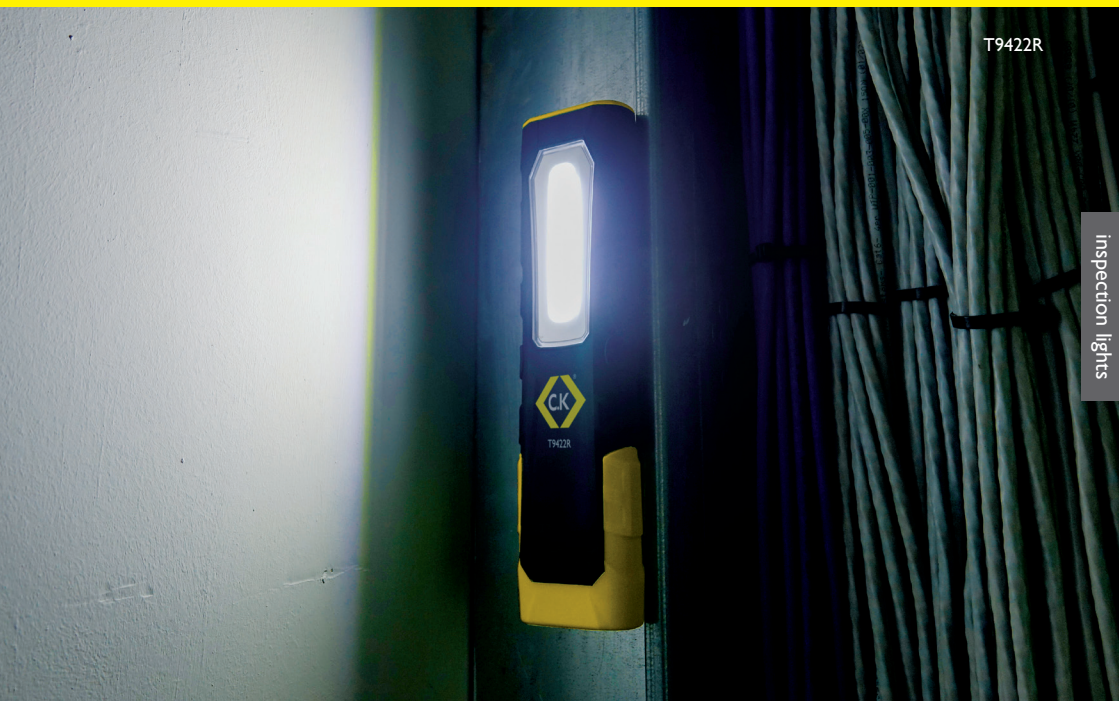

T9715R

Can be used as a free standing site light or mounted, using the strong integrated clamp.

15W Rechargeable Site Light

T9715R

- High Performance 1300 Lumen COB LED
- 2 Lighting modes: high, medium
- Battery life indicator
- Battery life: high up to 2.5 hrs, low up to 7.5 hrs.
- Charge time: 4.5hrs
- Integrated rechargeable 3.7V 4400mAh Li-ion battery
- 120° wide flood beam
- Supplied with U.K mains plug

A pivoting mount allows the light source to be directed 180° vertically as required.

Tripod for 30W Rechargeable Site Light

T9730RT

- Compatible with the T9730R 30W site light
- Heavy duty sturdy construction
Quick height adjustment (max height: 1.45m)
- Secure locking mechanism
- Convenient foldaway legs
- Compact storage

Can be used as a free standing floodlight or clamped on using the strong integral clamp.

8 LED Pocket Inspection Light
T9410

- 8 Super bright 120 Lumen LEDs
- 1 Lighting mode: high
- Battery life: up to 8 hrs
- Wide flood beam 180° rotating magnetic pocket clip
- Battery: 3 x AAA (Not supplied)

COB Pocket Inspection Light Counter-Box

T9420CBOX

- Counter-box of 12 T9420 Inspection Lights

T9421R

COB Rechargeable Pocket Inspection Light

T9421R

- Super bright 240 Lumen COB-LED with additional torch light
- 3 Lighting modes: high, dimmed, torch light
- Battery life indicator
- Battery life: high up to 3hrs, dimmed up to 10hrs, torch light up to 25hrs
- Charge time: 4hrs
- Integrated rechargeable 3.7V 2200mAh Li-Ion Battery
- Wide flood beam
- Integrated hanging hook and belt clip
- Supplied with USB charger cable (U.K mains plug not included)