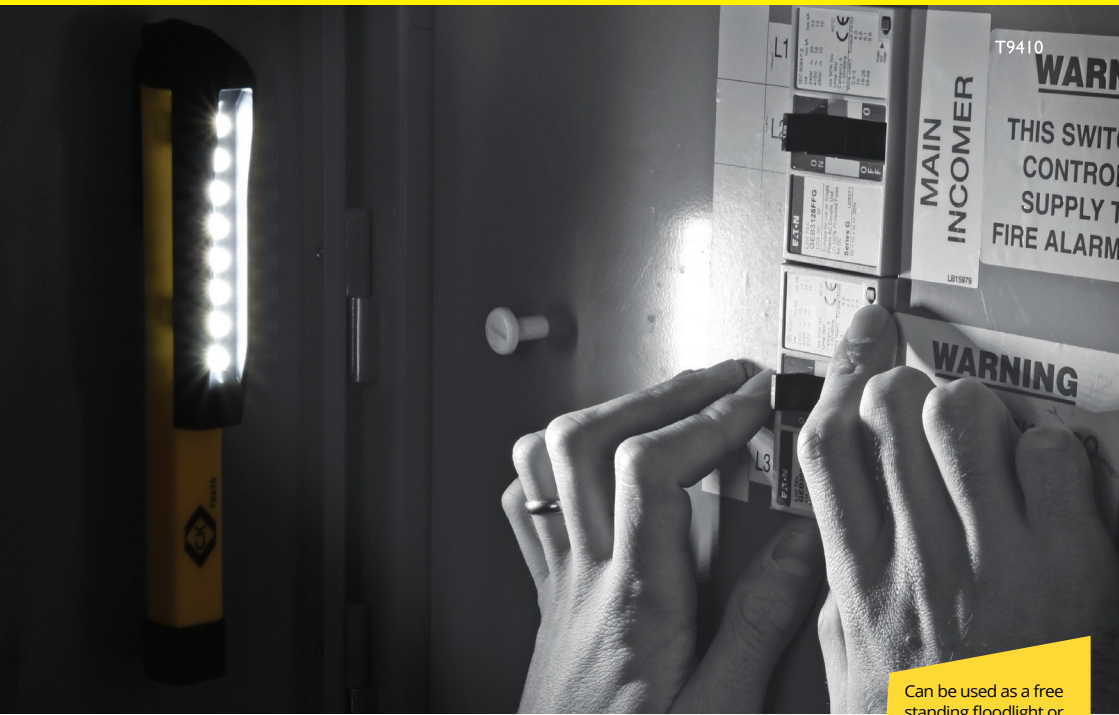

A pivoting mount allows the light source to be directed 180° vertically as required.

Tripod for 30W Rechargeable Site Light

T9730RT

- Compatible with the T9730R 30W site light
- Heavy duty sturdy construction
Quick height adjustment (max height: 1.45m)
- Secure locking mechanism
- Convenient foldaway legs
- Compact storage

Can be used as a free standing floodlight or clamped on using the strong integral clamp.

8 LED Pocket Inspection Light
T9410

- 8 Super bright 120 Lumen LEDs
- 1 Lighting mode: high
- Battery life: up to 8 hrs
- Wide flood beam 180° rotating magnetic pocket clip
- Battery: 3 x AAA (Not supplied)