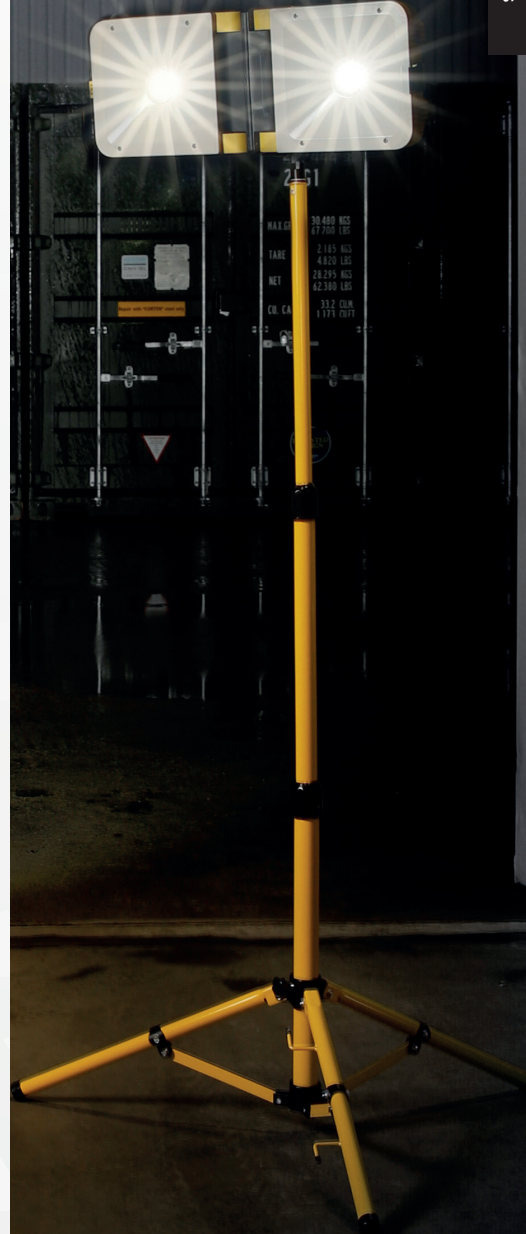

T9715R

Can be used as a free standing site light or mounted, using the strong integrated clamp.

15W Rechargeable Site Light

T9715R

- High Performance 1300 Lumen COB LED
- 2 Lighting modes: high, medium
- Battery life indicator
- Battery life: high up to 2.5 hrs, low up to 7.5 hrs.
- Charge time: 4.5hrs
- Integrated rechargeable 3.7V 4400mAh Li-ion battery
- 120° wide flood beam
- Supplied with U.K mains plug

15W Rechargeable Site Light Mains Charger

T9715RMC

- Charger for T9715R
- U.K mains plug charger

site lights

T9730R

30W Rechargeable Site Light

T9730R

- High Performance 2700 Lumen COB LED
- 3 Lighting modes: high, medium, dimmed
- Battery life: high up to 2.5hrs, medium up to 5hrs, dimmed up to 7.5hrs
- Charge time: 5.5hrs
- Integrated rechargeable 3.7V 4400mAh Li-Ion battery
- 120° wide flood beam
- Easy to store and transport with secure locking mechanism
- Supplied with U.K mains charger & car charger

A pivoting mount allows the light source to be directed 180° vertically as required.

Tripod for 30W Rechargeable Site Light

T9730RT

- Compatible with the T9730R 30W site light
- Heavy duty sturdy construction
Quick height adjustment (max height: 1.45m)
- Secure locking mechanism
- Convenient foldaway legs
- Compact storage

Can be used as a free standing floodlight or clamped on using the strong integral clamp.

8 LED Pocket Inspection Light
T9410

- 8 Super bright 120 Lumen LEDs
- 1 Lighting mode: high
- Battery life: up to 8 hrs
- Wide flood beam 180° rotating magnetic pocket clip
- Battery: 3 x AAA (Not supplied)