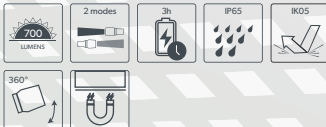

T9735R

10W Rechargeable LED Site Light

T9735USB

- High Performance 700 Lumen COB LED
- 2 Lighting modes: high, dimmed
- Battery life indicator
- Battery life: high up to 2.5hrs, dimmed up to 4hrs
- Charge time: 3 hrs
- Integrated rechargeable 3.7V 2200mAh Li-Ion battery
- Acts as a power bank
- Supplied with USB charger cable (U.K mains plug not included)

T9715R

Can be used as a free standing site light or mounted, using the strong integrated clamp.

15W Rechargeable Site Light

T9715R

- High Performance 1300 Lumen COB LED
- 2 Lighting modes: high, medium
- Battery life indicator
- Battery life: high up to 2.5 hrs, low up to 7.5 hrs.
- Charge time: 4.5hrs
- Integrated rechargeable 3.7V 4400mAh Li-ion battery
- 120° wide flood beam
- Supplied with U.K mains plug

15W Rechargeable Site Light Mains Charger

T9715RMC

- Charger for T9715R
- U.K mains plug charger

site lights