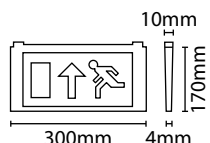

Code	Version	Colour	Wattage	Colour Temp.	Lumens	Avg. Rated Life (Hrs)
LEDREM3	Reeded Diffuser	White	5.20W	6500K	162 lm	18,000 hrs
LEDMDDEM3	Edge Lit Panel & Diffuser With Signs Directive Down Arrow Legend		3.5W		-	
LMDDEM3ISO	Edge Lit Panel & Diffuser With ISO 7010 Up Arrow Legend				-	
SELMDDEM3	Self Test Edge Lit Panel & Diffuser With ISO 7010 Up Arrow Legend		-			
RLGDLR	Signs Directive Left/Right Arrow Legend					
RLGDUP	Signs Directive Up Arrow Legend					
ISOMDDL	ISO 7010 Left/Right Arrow Legend					
ISOMDDD	ISO 7010 Down Arrow Legend