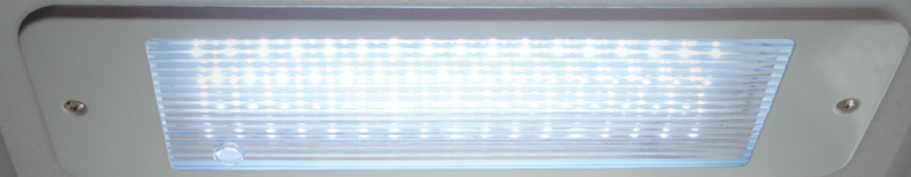

Fitting with proven long term reliability and performance – range now includes ISO fitting and Self-Test option.

Download IES File from website

LEDREM3

LEDREM3

SELMDDEM3

## LED MAINTAINED RECESSED EMERGENCY FITTINGS

### Low energy alternative to standard emergency exit fittings

- Pressed steel body • Hole cut out size: 115mm x 320mm
- Hinged gear tray: easy installation and maintenance
- Fitting 5 year warranty, battery 1 year warranty

#### LEDMDDEM3/LMDDEM3ISO/SELMDDEM3

- Slotted pressed steel panel housing polycarbonate exit legend for unobtrusive exit path designation (see table for legends)
- Viewing distance 30m
- Replacement battery code: EB9