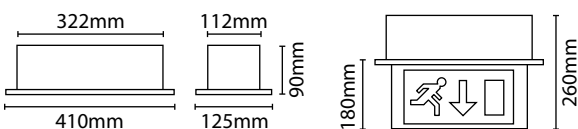

#### SELMDDEM3

- Automatic testing in accordance with EN 62034

- **LEDREM3** = M.O.M: 1 / O.P.Q: 10
- **LEDMDDEM3/LMDDEM3ISO/SELMDDEM3** = M.O.M: 1 / O.P.Q: 26
- **RLGDLR / RLGDUP** = M.O.M: 1 / O.P.Q: 25
- **ISO LEGENDS** = M.O.M: 1 / O.P.Q: 100

**PERFECT FOR OFFICE & COMMERCIAL APPLICATIONS**

Signs Directive

ISO 7010

Code	Version	Colour	Wattage	Colour Temp.	Lumens	Avg. Rated Life (Hrs)
LEDREM3	Reeded Diffuser	White	5.20W	6500K	162 lm	18,000 hrs
LEDMDDEM3	Edge Lit Panel & Diffuser With Signs Directive Down Arrow Legend		3.5W		-	
LMDDEM3ISO	Edge Lit Panel & Diffuser With ISO 7010 Up Arrow Legend				-	
SELMDDEM3	Self Test Edge Lit Panel & Diffuser With ISO 7010 Up Arrow Legend		-			
RLGDLR	Signs Directive Left/Right Arrow Legend					
RLGDUP	Signs Directive Up Arrow Legend					
ISOMDDL	ISO 7010 Left/Right Arrow Legend					
ISOMDDD	ISO 7010 Down Arrow Legend					