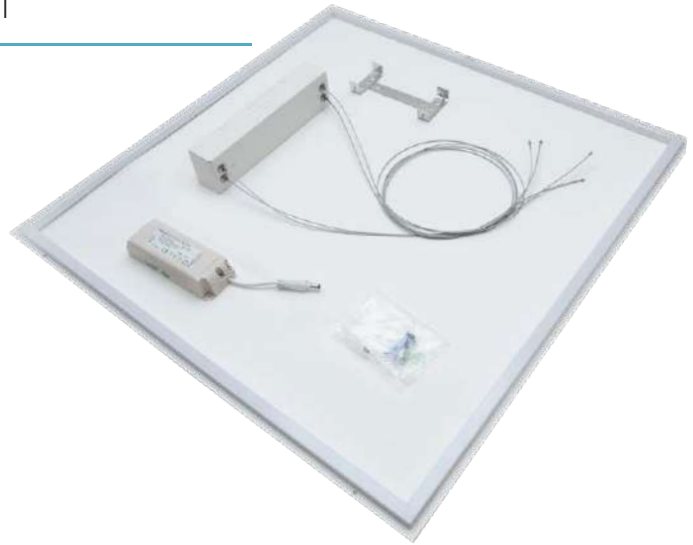

LED PANEL LIGHTS AND ACCESSORIES

UTILITY 40W FRAME LED SUSPENDED LIGHT PANEL
NON-DIMMABLE WITH SUSPENSION KIT

Key Features

- A+ Energy Rating
- 3 Year Warranty
- Daylight - 6000K

Size: 591mm²
674995

CRI >80
PF >0.9

UTILITY SQUARE FIRE HOOD

Key Features

- BS476 Part 23 Compliant
- 1 Year Warranty
- Suitable for use with all TIME LED Light Panels

L: 600mm
W: 600mm
780879

UTILITY UNIVERSAL EMERGENCY MODULE

Key Features

- No fixings required
- Easy connection
- Powers emergency light for >3 hours
- Suitable for Class II luminaires with integrated LEDs
- Highlighted by green light for easy identification
- 3 Year Warranty
- Suitable for use with all TIME LED Light Panels

L: 230mm
H: 45mm
761441