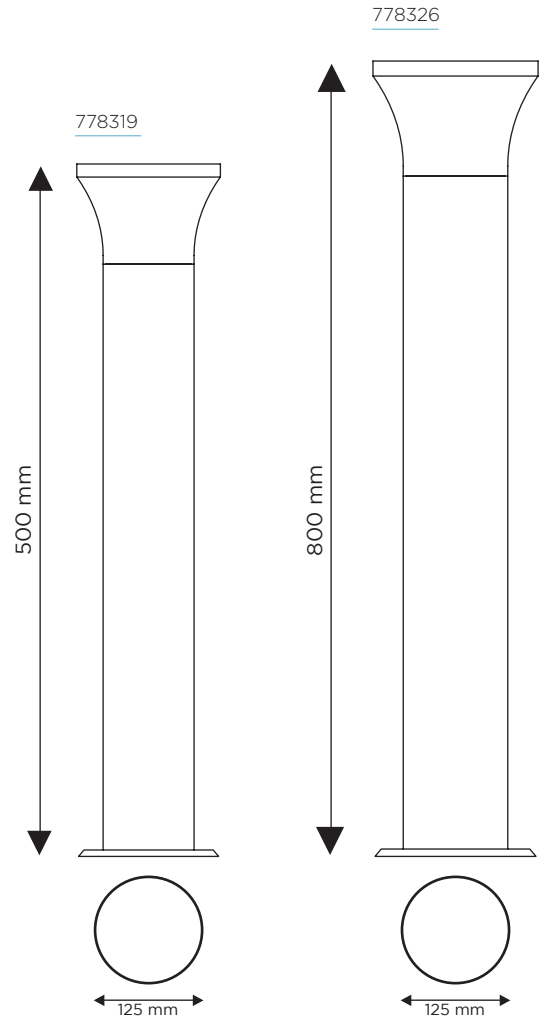

STAINLESS STEEL LED GARDEN BOLLARDS

Key Features

- Stainless Steel Body
- E27 Fitting

2 Years Warranty

15W Max

IP44 Rating

Accompany With
Matching Wall Light
on Page 81

TECHNICAL SPECIFICATIONS

PRODUCT CODE	FITTING	WATTAGE	DIMMABLE	WARRANTY	MATERIAL	IP RATING
778319	E27	15W MAX	No	2 Years	Stainless Steel & PC Cover	IP44
778326	E27	15W MAX	No	2 Years	Stainless Steel & PC Cover	IP44