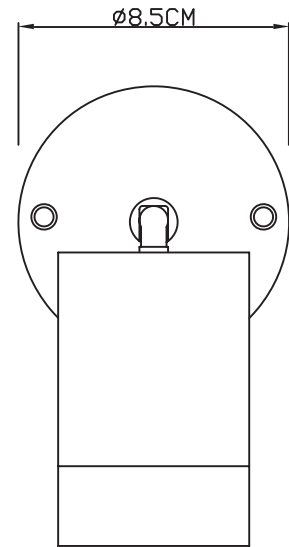

ADJUSTABLE SPOTLIGHTS

15CM GARDEN WALL LIGHTS

Key Features

- Adjustable Positioning
- GU10 Fitting

2 Years Warranty

35W Max

IP54 Rating

TECHNICAL SPECIFICATIONS

PRODUCT CODE	FITTING	WATTAGE	DIMMABLE	MATERIAL	IP RATING	COLOUR
781548	GU10	35W MAX	No	Stainless Steel	IP54	Brushed Steel
781555	GU10	35W MAX	No	Stainless Steel	IP54	Copper
781562	GU10	35W MAX	No	Aluminium	IP54	Black