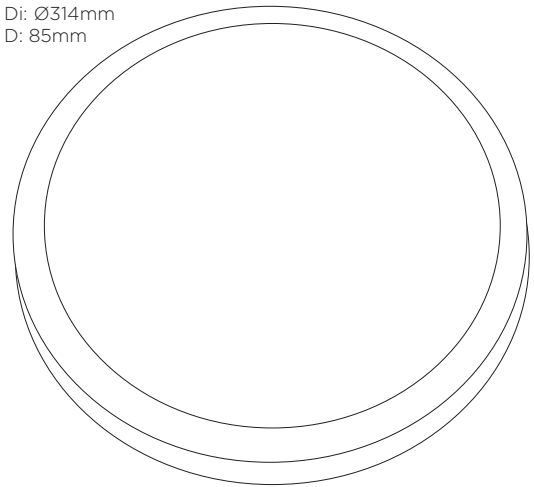

Di: Ø314mm
D: 85mm

TECHNICAL SPECIFICATIONS

PRODUCT CODE	TYPE	WATTAGE	LUMENS	DIMMABLE	COLOUR TEMPERATURE	KELVIN	BEAM ANGLE	HOURS LIFESPAN	ENERGY RATING
780633	SMD Bulkhead	14.5W	1300lm	No	Cool White	4000K	120°	25,000	A+
780640	SMD Bulkhead with Microwave Sensor	14.5W	1300lm	No	Cool White	4000K	120°	25,000	A+
780657	SMD Emergency Bulkhead	14.5W	1300lm	No	Cool White	4000K	120°	25,000	A+