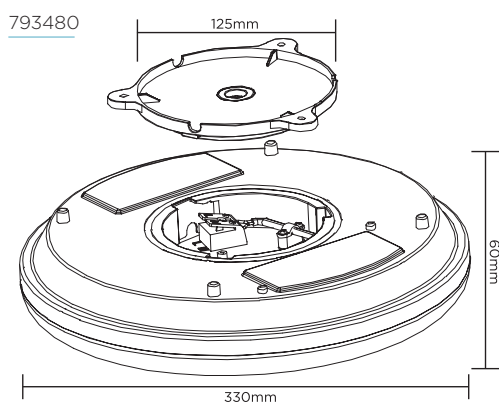

POLAR BULKHEADS

EXTERIOR LIGHTING

Key Features

- 3 x CCT Options
- 90lm Per Watt
- IP64
- 120° Beam Angle

3 Years Warranty

A+ Energy Rating

3 COLOUR SETTINGS

3000K

4000K

6000K

TECHNICAL SPECIFICATIONS

PRODUCT CODE	TYPE	WATTAGE	LUMENS	DIMMABLE	COLOUR TEMPERATURE	KELVIN	BEAM ANGLE	HOURS LIFESPAN	ENERGY RATING
793473	Polar 18W CCT Bulkhead	18W	1620lm	No	CCT Adjustable	3000K/4000K/6000K	120°	20,000	A+
793480	Polar 30W CCT Bulkhead	30W	2700lm	No	CCT Adjustable	3000K/4000K/6000K	120°	20,000	A+