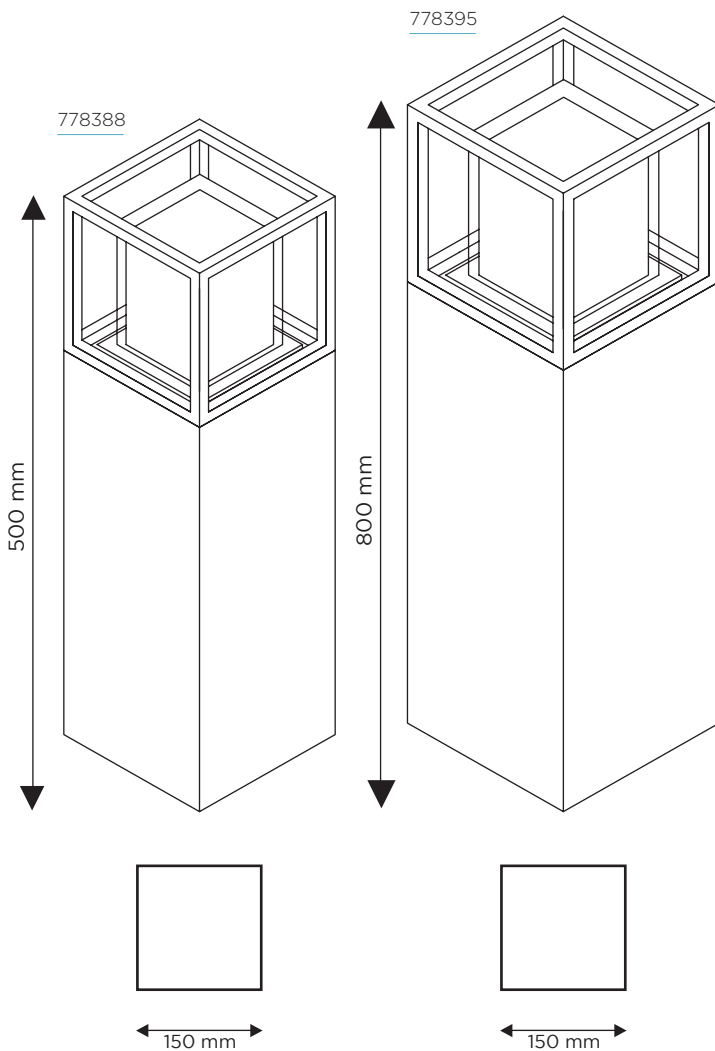

BOXED

LED GARDEN BOLLARDS

Key Features

- Stainless Steel Body
- SMD Fitted
- 6000K Daylight
- 15,000 Hours Lifespan

2 Years Warranty

80W Equivalent

IP44 Rating

TECHNICAL SPECIFICATIONS

PRODUCT CODE	FITTING	WATTAGE	LUMENS	DIMMABLE	COLOUR TEMPERATURE	BEAM ANGLE	HOURS LIFESPAN	ENERGY RATING
778388	SMD Fitted	10W	600lm	No	6000K Daylight	120°	15,000	A
778395	SMD Fitted	10W	600lm	No	6000K Daylight	120°	15,000	A