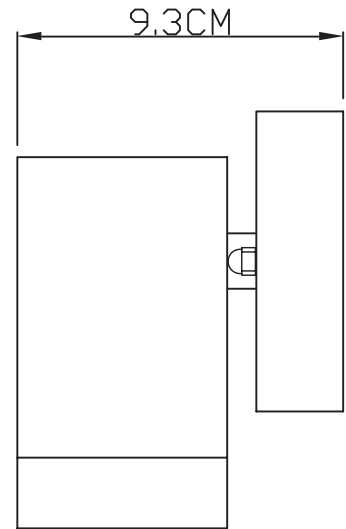

Key Features

- 2 Years Warranty
- 35W Max
- IP54 Rating

TECHNICAL SPECIFICATIONS

PRODUCT CODE	FITTING	WATTAGE	DIMMABLE	MATERIAL	IP RATING	COLOUR
781487	GU10	35W MAX	No	Stainless Steel	IP54	Brushed Steel
781494	GU10	35W MAX	No	Stainless Steel	IP54	Copper
781500	GU10	35W MAX	No	Aluminium	IP54	Black