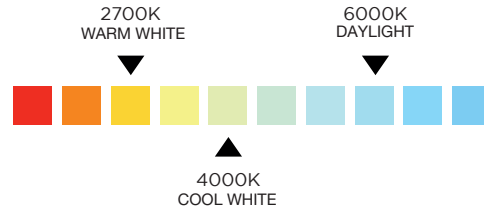

*On 50% brightness setting.

USEFUL INFORMATION

LUMEN COMPARISON CHART

LED WATTS	EQUIVALENT LUMENS (lm)
1W	90lm
6W	375lm
10W	450lm
15W	800lm
19W	1100lm
25W	1600lm
38W	2600lm
50W	3000lm

COLOUR TEMPERATURE

2700K - Very warm white light - Provides a relaxed and intimate atmosphere (home environments)
 3000K - Warm white light - Not too hot and intense. Pleasant to the eyes (office environments)
 4000K - Cool white light - Sharp white light. Ideal for work environments (warehouses etc)
 6500K - Daylight - Similar to natural daylight, applicable in areas where everything must be visible (company halls, factories)