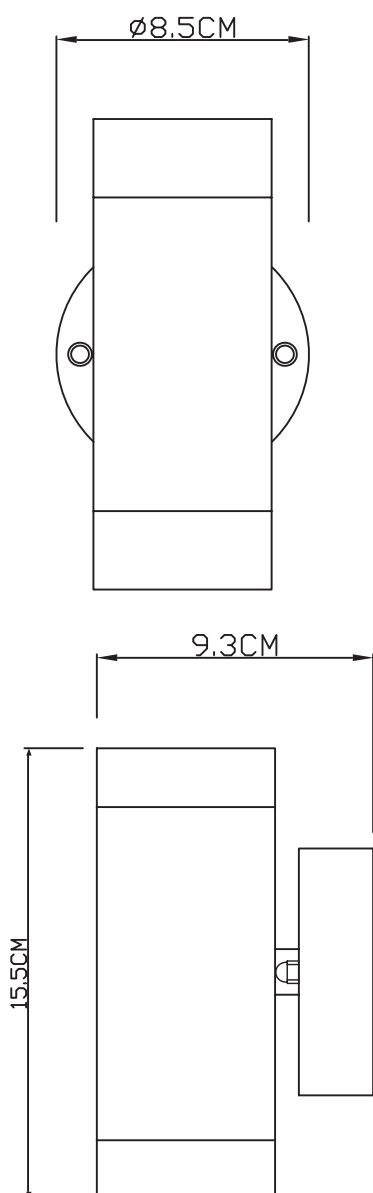

UP/DOWN SPOTLIGHTS

16CM GARDEN WALL LIGHTS

Key Features

2 Years Warranty

IP54 Rating

35W Max

GU10 Fitting x2

TECHNICAL SPECIFICATIONS

PRODUCT CODE	FITTING	WATTAGE	DIMMABLE	MATERIAL	IP RATING	COLOUR
781517	2x GU10	35W MAX	No	Stainless Steel	IP54	Brushed Steel
781524	2x GU10	35W MAX	No	Stainless Steel	IP54	Copper
781531	2x GU10	35W MAX	No	Aluminium	IP54	Black