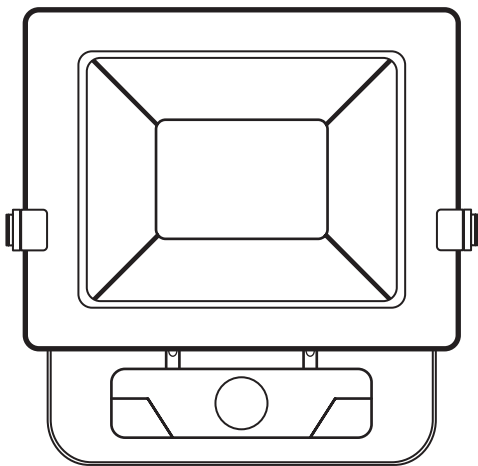

PIR SECURITY LIGHTS

EXTERIOR LIGHTING

Enhance safety and security in your outdoor spaces with these energy-efficient outdoor security lights. Ideal for entrances, side passages, sheds and outbuildings, the built-in PIR sensor is sensitive to movement, emitting a bright pool of light that functions either as a deterrent or to light the way as you return home.

Our range of flood lights and PIR security lights are available in wattages from 10W right up to 50W. These lights are developed to last, and will deliver high-quality light efficiency and output. All security lights come with an IP65 rating, ensuring they are waterproof and resistant to numerous weather environments.

Key Features

- IP65
- 15,000 Hours Lifespan
- SMD PIR
- 6000K Daylight
- From 10W to 50W

2 Years Warranty

A+ Energy Rating

TECHNICAL SPECIFICATIONS

PRODUCT CODE	TYPE	WATTAGE	LUMENS	DIMMABLE	COLOUR TEMPERATURE	KELVIN	BEAM ANGLE	HOURS LIFESPAN	ENERGY RATING
769157	SMD PIR Security Light	10W	750lm	No	Daylight	6000K	120°	15,000	A+
777992	SMD ECO Flood Light with PIR	10W	850lm	No	Daylight	6000K	120°	15,000	A+
769164	SMD PIR Security Light	20W	1500lm	No	Daylight	6000K	120°	15,000	A+
778005	SMD ECO Flood Light with PIR	20W	1600lm	No	Daylight	6000K	120°	15,000	A+
769171	SMD PIR Security Light	30W	2300lm	No	Daylight	6000K	120°	15,000	A+
778012	SMD ECO Flood Light with PIR	30W	2400lm	No	Daylight	6000K	120°	15,000	A+
769188	SMD PIR Security Light	50W	3700lm	No	Daylight	6000K	120°	15,000	A+
778029	SMD ECO Flood Light with PIR	50W	4000lm	No	Daylight	6000K	120°	15,000	A+