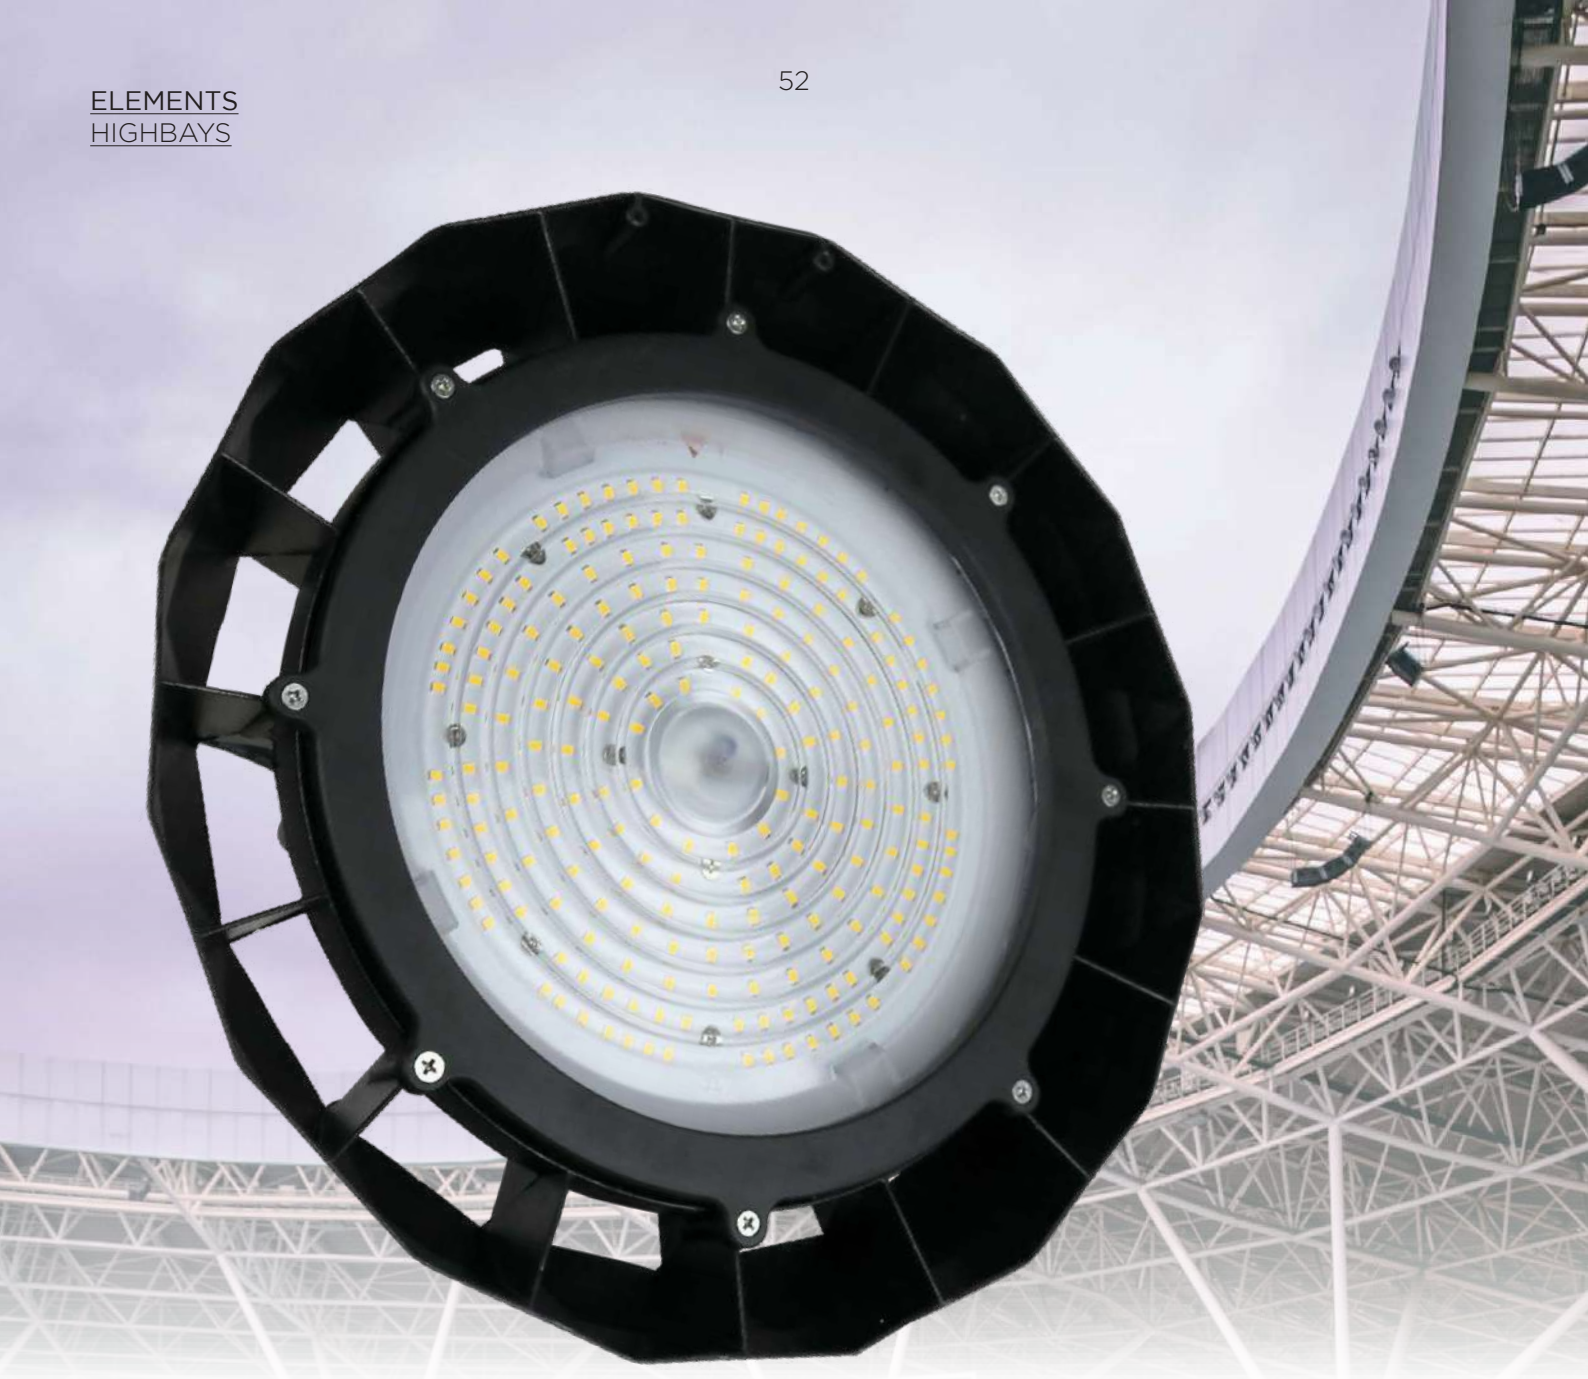

PREMIUM MULTI BEAM ANGLE HIGHBAYS

With our Premium Multi Beam Angle Highbays, you can change the beam angle between 70, 85 and 105 degrees simply by rotation. This gives the customer greater flexibility, to achieve a custom lighting effect tailored to each specific location. It also offers the wholesaler a greater efficiency; allowing you to stock one product that fits 3 different buyer specifications.

TECHNICAL SPECIFICATIONS

PRODUCT CODE	PRODUCT NAME	WATTAGE	LUMENS	DIMMABLE	COLOUR TEMPERATURE	KELVIN	BEAM ANGLE	HOURS LIFESPAN	ENERGY RATING
790205	Elements Premium Multi Beam Angle Highbay 150W	150W	22500lm	No	Daylight	6000K	70° / 85° / 105°	50,000	A+
790212	Elements Premium Multi Beam Angle Highbay 240W	240W	36000lm	No	Daylight	6000K	70° / 85° / 105°	50,000	A+