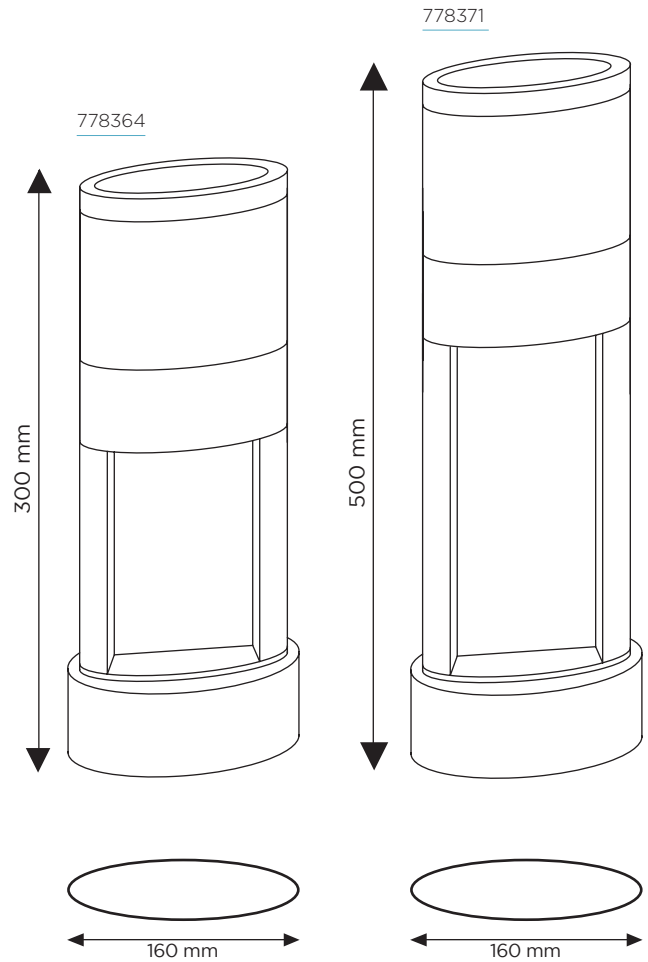

UP/DOWN LED GARDEN BOLLARDS

Key Features

- Stainless Steel Body
- SMD Fitted
- 6000K Daylight
- 15,000 Hours Lifespan

2 Years Warranty

13W Max

IP54 Rating

Accompany With
Matching Wall Light
on Page 81

TECHNICAL SPECIFICATIONS

PRODUCT CODE	FITTING	WATTAGE	LUMENS	DIMMABLE	COLOUR TEMPERATURE	BEAM ANGLE	HOURS LIFESPAN	ENERGY RATING
778364	SMD Fitted	13W	800lm	No	6000K Daylight	120°	15,000	A
778371	SMD Fitted	13W	800lm	No	6000K Daylight	120°	15,000	A