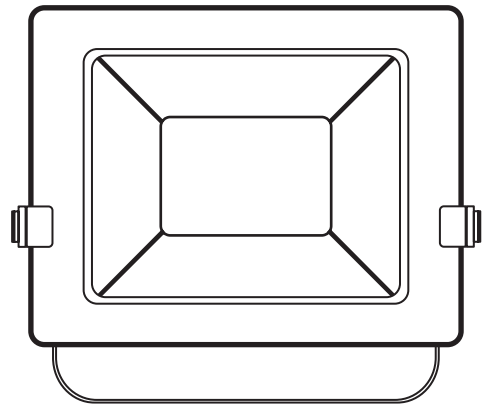

FLOOD LIGHTS

EXTERIOR LIGHTING

Get the instant, high-performance and economic output you need from our LED flood lights, the ideal light fitting for your garden, driveway or garage, with great luminosity and lifespan.

All our flood lights come with a metal bracket on the lamp body, allowing for flexible installation so that the wide 120° beam angle achieves the optimal light placement.

The quality fitting commands an IP65 rating, adequately protecting the lamps against dust, dirt as well as water from any direction.

Key Features

- IP65
- 15,000 Hours Lifespan
- SMD Fitted
- 6000K Daylight
- From 10W to 50W

2 Years Warranty

Energy Rating

TECHNICAL SPECIFICATIONS

PRODUCT CODE	TYPE	WATTAGE	LUMENS	DIMMABLE	COLOUR TEMPERATURE	KELVIN	BEAM ANGLE	HOURS LIFESPAN	ENERGY RATING
769119	SMD Flood Light	10W	750lm	No	Daylight	6000K	120°	15,000	A+
777954	SMD ECO Flood Light	10W	850lm	No	Daylight	6000K	120°	15,000	A+
769126	SMD Flood Light	20W	1500lm	No	Daylight	6000K	120°	15,000	A+
777961	SMD ECO Flood Light	20W	1600lm	No	Daylight	6000K	120°	15,000	A+
769133	SMD Flood Light	30W	2300lm	No	Daylight	6000K	120°	15,000	A+
777978	SMD ECO Flood Light	30W	2400lm	No	Daylight	6000K	120°	15,000	A+
769140	SMD Flood Light	50W	3700lm	No	Daylight	6000K	120°	15,000	A+
777985	SMD ECO Flood Light	50W	4000lm	No	Daylight	6000K	120°	15,000	A+