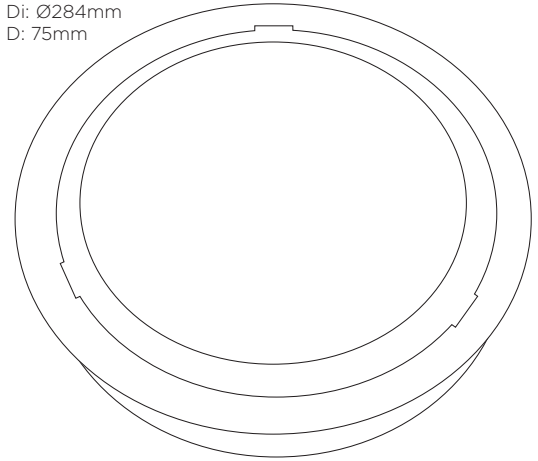

 Energy Rating

Di: Ø284mm
D: 75mm

Accessory: Half Ring White Bezel - 780626

780619: Emergency Battery Fitted

780602: Microwave Sensor Fitted

TECHNICAL SPECIFICATIONS

PRODUCT CODE	TYPE	WATTAGE	LUMENS	DIMMABLE	COLOUR TEMPERATURE	KELVIN	BEAM ANGLE	HOURS LIFESPAN	ENERGY RATING
780596	SMD Bulkhead	15W	1100lm	No	Adjustable	4000K/5000K	120°	25,000	A
780602	SMD Bulkhead with Microwave Sensor	15W	1100lm	No	Adjustable	4000K/5000K	120°	25,000	A
780619	SMD Emergency Bulkhead	15W	1100lm	No	Adjustable	4000K/5000K	120°	25,000	A