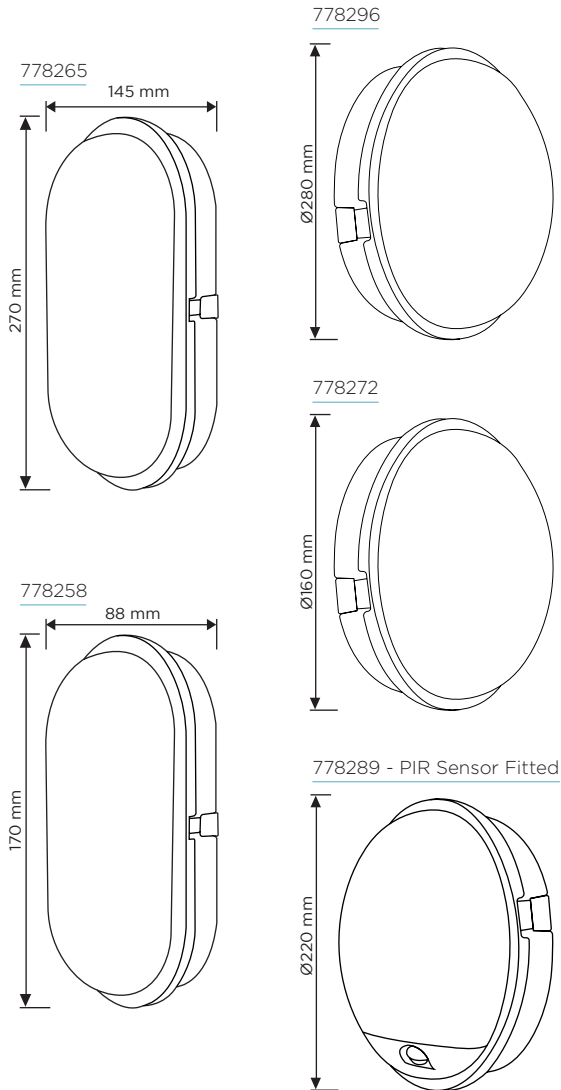

COMMA BULKHEADS

EXTERIOR LIGHTING

Key Features

- IP65
- 15,000 Hours Lifespan
- SMD Fitted
- 4500K Cool White
- From 10W to 30W

 Non-Dimmable

 Energy Rating

 2 Years Warranty

TECHNICAL SPECIFICATIONS