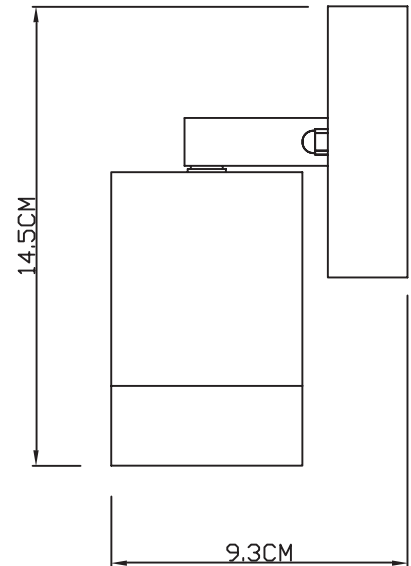

ADJUSTABLE SPOTLIGHTS

15CM GARDEN WALL LIGHTS

Key Features

- Adjustable Positioning
- GU10 Fitting

2 Years Warranty

35W Max

IP54 Rating

TECHNICAL SPECIFICATIONS

PRODUCT CODE	FITTING	WATTAGE	DIMMABLE	MATERIAL	IP RATING	COLOUR
781548	GU10	35W MAX	No	Stainless Steel	IP54	Brushed Steel
781555	GU10	35W MAX	No	Stainless Steel	IP54	Copper
781562	GU10	35W MAX	No	Aluminium	IP54	Black