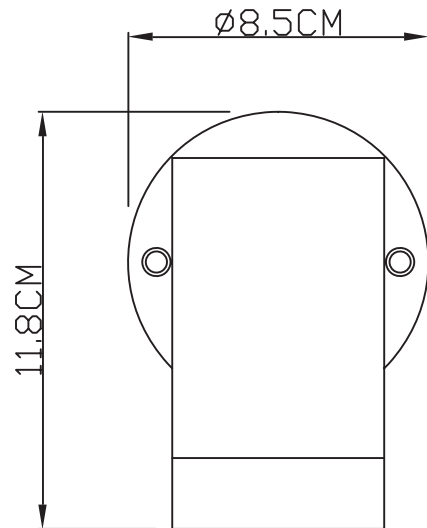

Key Features

- 2 Years Warranty
- 35W Max
- IP54 Rating

TECHNICAL SPECIFICATIONS

PRODUCT CODE	FITTING	WATTAGE	DIMMABLE	MATERIAL	IP RATING	COLOUR
781487	GU10	35W MAX	No	Stainless Steel	IP54	Brushed Steel
781494	GU10	35W MAX	No	Stainless Steel	IP54	Copper
781500	GU10	35W MAX	No	Aluminium	IP54	Black