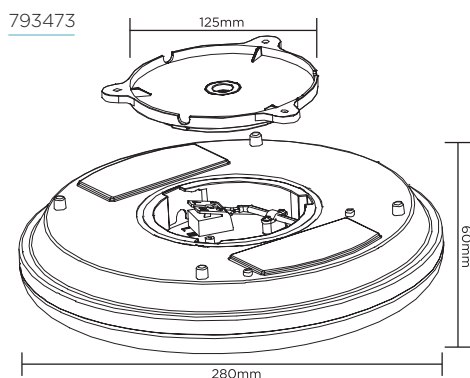

POLAR BULKHEADS

EXTERIOR LIGHTING

Key Features

- 3 x CCT Options
- 90lm Per Watt
- IP64
- 120° Beam Angle

3 Years Warranty

A+ Energy Rating

3 COLOUR SETTINGS

3000K

4000K

6000K

TECHNICAL SPECIFICATIONS

PRODUCT CODE	TYPE	WATTAGE	LUMENS	DIMMABLE	COLOUR TEMPERATURE	KELVIN	BEAM ANGLE	HOURS LIFESPAN	ENERGY RATING
793473	Polar 18W CCT Bulkhead	18W	1620lm	No	CCT Adjustable	3000K/4000K/6000K	120°	20,000	A+
793480	Polar 30W CCT Bulkhead	30W	2700lm	No	CCT Adjustable	3000K/4000K/6000K	120°	20,000	A+