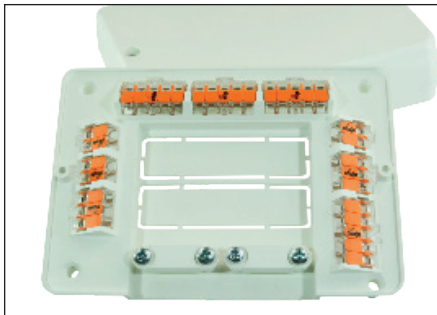

## for 221 Series (up to 60 connections)

Connectors are not included

L60 Wiring Centre
<b>Technical Data</b>
Dimensions: 225 x 145 x 46mm (LxDxH)
Cable sizes: 0.14 to 4mm <sup>2</sup>
Ingress Protection: IP2X
Rating: 18A / 450V
BS EN 60670-22 Compliant

Description.	Item No.	Box Unit.
<input type="radio"/> Large wiring centre	207-4301	1
Accessories		
Spare clamps and marking	207-9301	1
Includes Cable Clamps & Marking Material		

## with 221 Series Connectors (up to 32 connections)

mBox L32 Wiring Centre
<b>Technical Data</b>
Dimensions: 159 x 35 x 114mm (LxDxH)
Cable sizes: 0.14 to 2.5mm <sup>2</sup>
Ingress Protection: IP2X
Rating: 25A / 450V
BS EN 60670-22 Compliant

Description.	Item No.	Box Unit.
<input type="radio"/> mBox L32	60362958	1
Includes 3 x 221-412, 2 x 221-413, 4 x 221-415, Y & S wiring diagram & blank for custom wiring.		