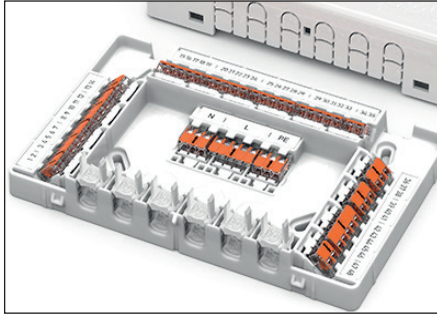

## for 221 Series (up to 60 connections)

Connectors are not included

L60 Wiring Centre
<b>Technical Data</b>
Dimensions: 225 x 145 x 46mm (LxDxH)
Cable sizes: 0.14 to 4mm <sup>2</sup>
Ingress Protection: IP2X
Rating: 18A / 450V
BS EN 60670-22 Compliant

## with 221 Series Connectors (up to 32 connections)

mBox L32 Wiring Centre
<b>Technical Data</b>
Dimensions: 159 x 35 x 114mm (LxDxH)
Cable sizes: 0.14 to 2.5mm <sup>2</sup>
Ingress Protection: IP2X
Rating: 25A / 450V
BS EN 60670-22 Compliant