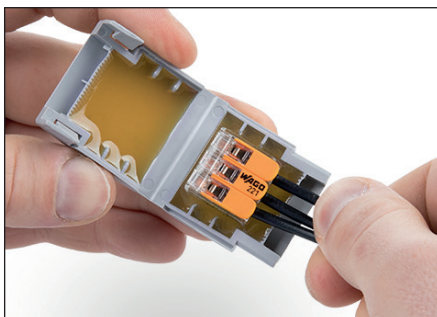

WAGO Gel Enclosures

IPX8

Connectors are not included

WAGO GEL Boxes
For max. 4mm² connectors
Dimensions: 17.8 x 33.6mm (HxD)
Size 1 32mm Size 2 45.9mm Size 3 52.7mm (W)
For max. 6mm² connectors
Dimensions: 21.3 x 40.1mm (HxD)
Size 1 32mm Size 2 45.9mm Size 3 52.7mm (W)

Description.	Item No.	Box Unit.
For max. 4mm² connectors		
Size 1 for 221 & 2773	207-1331	4
Size 2 for 221 & 2773	207-1332	4
Size 3 for 221 & 2773	207-1333	3
For max. 6mm² connectors		
Size 1 for 221	207-1431	TBA
Size 2 for 221	207-1432	TBA
Size 3 for 221	207-1433	TBA

Benefits

- Fast application – ready for direct, on-site deployment
- Unlimited shelf life
- Ease of use
- Exceptional versatility – made of silicone-free gel for use in all industries
- Safe application – VDE-tested and IPX8-certified

	Series 221-4xx / 221-6xx						Series 2773-4xx					
	412	413	415	612	613	615	402	403	404	405	406	408
207-1331	1 x	1 x	-	-	-	-	-	1 x	1 x	-	1 x	1 x
207-1332	2 x	-	1 x	-	-	-	-	2 x	1 x	1 x	1 x	1 x
207-1333	3 x	2 x	-	-	-	-	3 x	2 x	2 x	1 x	1 x	1 x
207-1431	-	-	-	1 x	1 x	-	-	-	-	-	-	-
207-1432	-	-	-	2 x	-	1 x	-	-	-	-	-	-
207-1433	-	-	-	3 x	2 x	-	-	-	-	-	-	-