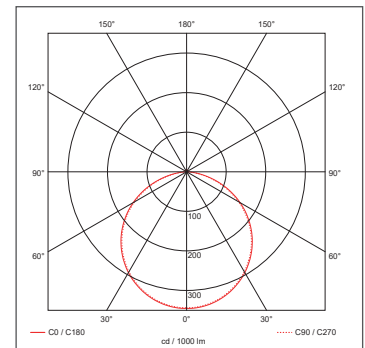

EVO SLIM

Technical Specification

Product Code: OV9110016EM

Description: 16W LED Bulkhead - Emergency - IP65 - CTA - White

General Information

Dimensions	295mm Diameter x 57mm (D)
Materials	Base & Diffuser: Polycarbonate (UV Stabilised) LED Array: Aluminium Substrate
Finish	White (RAL 9010)
Product Weight	0.87Kg
Ingress Protection	IP65
Flammability	UL94-V2
Warranty	5 Years (4 Years Battery)

Supply & Power

Input Voltage & Frequency	200-240V~ 50/60Hz
Electrical Safety	Class II (Double Insulated)
LED Wattage	16W
Circuit Wattage	18W
Input Current	150mA (Max.)
Power Factor	>0.95
Ambient Temperature (Ta)	0°C - +50°C
Critical Temperature	+80°C
LED Driver	Integrated
Termination	4 Pole Push-fit Terminals

Luminaire Output

Colour Temperature	3000K	4000K	6000K
Typical Luminous Flux	1440lm	1500lm	1480lm
Efficacy	80lm/W	83lm/W	82lm/W
Emergency Luminous Flux	95lm	95lm	95lm
Beam Angle	112°	112°	112°
CRI	>80		
LED Lifetime (L70)	30,000 Hours		

Emergency Information

Installation Requirements	Can be wired as maintained or non-maintained
Battery Specification	Li-Ion 2000mAh 3.7V
Battery Warranty	4 Years
Emergency Duration	3 Hours Minimum

4000K

Ovia Limited, Scolmore House, Mariner, Lichfield Road Industrial Estate, Tamworth, Staffordshire, B79 7UL United Kingdom

T: +44 (0)1827 300640

E: sales@oviaUK.com | W: oviaUK.com