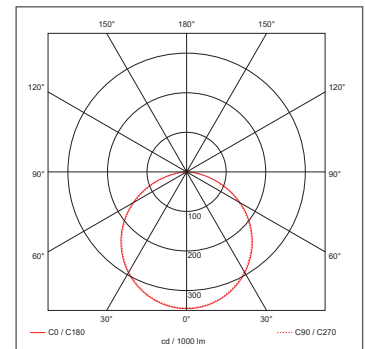

6000K

Ovia Limited, Scolmore House, Mariner, Lichfield Road Industrial Estate, Tamworth, Staffordshire, B79 7UL United Kingdom

T: +44 (0)1827 300640

E: sales@oviaUK.com | W: oviaUK.com