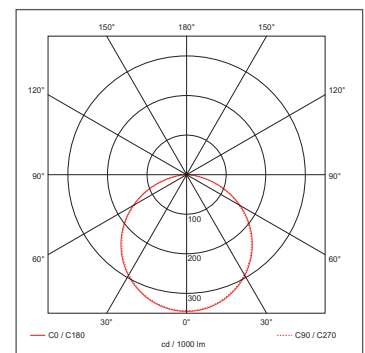

EVO SLIM

Technical Specification

Product Code: OV9110016EM

Description: 16W LED Bulkhead - Emergency - IP65 - CTA - White

General Information

Dimensions	295mm Diameter x 57mm (D)
Materials	Base & Diffuser: Polycarbonate (UV Stabilised) LED Array: Aluminium Substrate
Finish	White (RAL 9010)
Product Weight	0.87Kg
Ingress Protection	IP65
Flammability	UL94-V2
Warranty	5 Years (4 Years Battery)

Supply & Power

Input Voltage & Frequency	200-240V~ 50/60Hz
Electrical Safety	Class II (Double Insulated)
LED Wattage	16W
Circuit Wattage	18W
Input Current	150mA (Max.)
Power Factor	>0.95
Ambient Temperature (Ta)	0°C - +50°C
Critical Temperature	+80°C
LED Driver	Integrated
Termination	4 Pole Push-fit Terminals

Luminaire Output

Colour Temperature	3000K	4000K	6000K
Typical Luminous Flux	1440lm	1500lm	1480lm
Efficacy	80lm/W	83lm/W	82lm/W
Emergency Luminous Flux	95lm	95lm	95lm
Beam Angle	112°	112°	112°
CRI	>80		
LED Lifetime (L70)	30,000 Hours		

Emergency Information

Installation Requirements	Can be wired as maintained or non-maintained
Battery Specification	Li-Ion 2000mAh 3.7V
Battery Warranty	4 Years
Emergency Duration	3 Hours Minimum

3000K

Ovia Limited, Scolmore House, Mariner, Lichfield Road Industrial Estate, Tamworth, Staffordshire, B79 7UL United Kingdom

T: +44 (0)1827 300640

E: sales@oviaUK.com | W: oviaUK.com