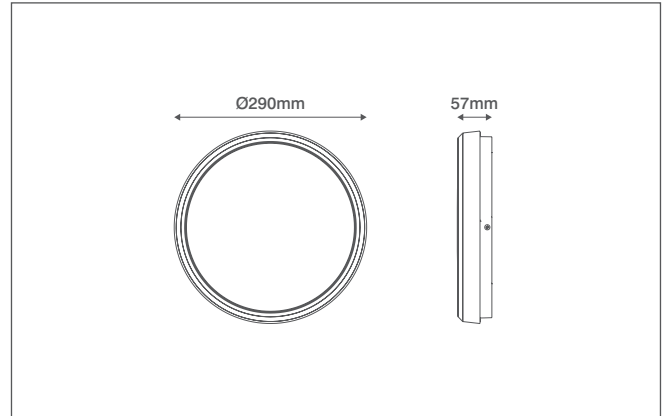

EVO SLIM

Technical Specification

Product Code: OV9110016EM

Description: 16W LED Bulkhead - Emergency - IP65 - CTA - White

General Information

Dimensions	295mm Diameter x 57mm (D)
Materials	Base & Diffuser: Polycarbonate (UV Stabilised) LED Array: Aluminium Substrate
Finish	White (RAL 9010)
Product Weight	0.87Kg
Ingress Protection	IP65
Flammability	UL94-V2
Warranty	5 Years (4 Years Battery)