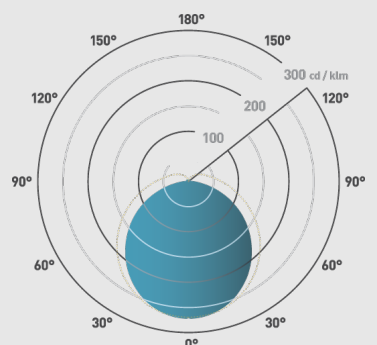

Beam angle: 120°