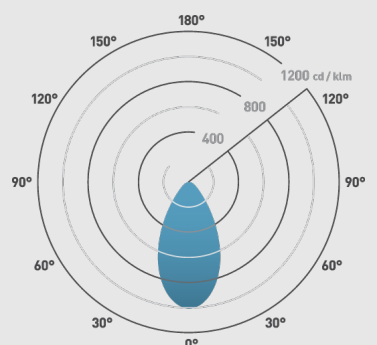

LED DRIVER

Product code	Input	SELV	Dimming	Bathroom zone	Min	Max
N/A (integrated SELV driver)	220-240V	N/A	Yes	N/A	N/A	N/A

Light source energy efficiency:

Beam angle: 55°