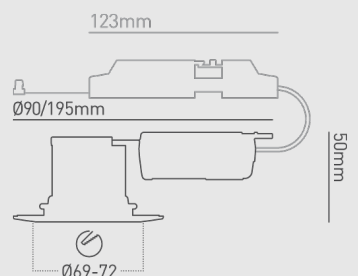

LED DRIVER

Product code	Input	SELV	Dimming	Bathroom zone	Min	Max
N/A (integrated SELV driver)	220-240V	N/A	Yes	N/A	N/A	N/A

Light source energy efficiency:

Beam angle: 55°