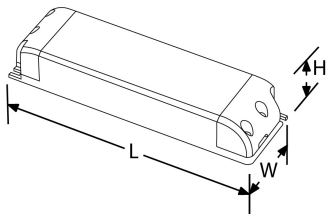

SKU Code	Wattage
EN-LED7524	75

Line Drawing

Polar Curve

Color

Product Features:

- 3 Year Warranty

## Product Specs:

Input Voltage	220~240V DC	Power Factor	0.95
Operating Env. Temp. (Max) °C	40°C	Width (mm)	52
Length (mm)	180	Weight (Kg)	0.358
Operating Env. Temp. (Min) °C	-15°C		