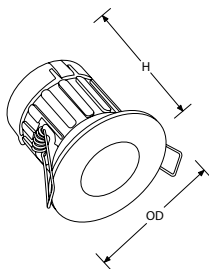

AU-A4

3 Year Warranty

L70 25,000hrs

Triac dimmable as standard

White, Matt White, Polished Chrome & Satin Nickel bezel finish options

Triac Inline Dimmer See pg.41

Smart Rotary Dimmer See pg.35