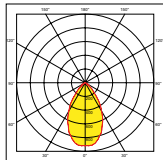

3 Year Warranty

L70 25,000hrs

Triac dimmable as standard

White, Matt White, Polished Chrome & Satin Nickel bezel finish options

Triac Inline Dimmer See pg.41

Smart Rotary Dimmer See pg.35

AU-A4

(H) 69mm Height (OD) 78mm Overall (Ø)

AU-A42

(H) 90mm Height (OD) 88mm Overall (Ø)

A4™

LED Fixed/Adjustable Fire Rated Downlights

make smart with

See pg.256-258 for compatibility table

Delivering up to 105lm/W

Hinged cap and latching terminals for faster installation

Slim, interchangeable IP65 bezels (fixed version) providing a sleek finish

IP20 bezel included for adjustable version

60° beam angle for uniform light distribution

Fibre based insulation coverable - up to 300mm

Tested in 30, 60 and 90 minute solid timber joist fire rated ceilings†

Fire Rated Downlights

Cat. No.	Watts	Colour	Lumens	lm/W	Beam	Cutout [Ø]
A4™ Triac Dimmable Fixed (IP65 when used with IP65 Bezel)						
AU-A4/30	4W	3000K	400lm	100	60°	65mm
AU-A4/40	4W	4000K	410lm	103	60°	65mm
A4™ Triac Dimmable Adjustable						
AU-A42*/30	4W	3000K	410lm	103	60°	75mm
AU-A42*/40	4W	4000K	420lm	105	60°	75mm

Bezel Options

A4™ Fixed IP65 Aluminium Downlight Bezel

*Add suffix **W**, **MW**, **PC** or **SN** for White, Matt White, Polished Chrome or Satin Nickel finishes.

†Suitable for use in 30 minute i-joist fire rated ceilings. See pg.262