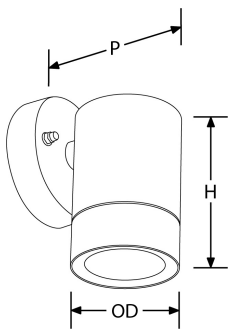

SKU Code	Finish Colour
EN-WDL822	Stainless Steel

Line Drawing **Polar Curve** **Color**

Product Features:

- EN-WDL822 & EN-WDL832 - IP65 Mains voltage 316 stainless steel wall lights
- EN-WAL541/AN - IP54 Mains voltage anodised aluminium adjustable wall light for increased corrosion resistance. Vertical adjustment of 200°
- For use with GU10 lamps - lamps not included (Max 35W)
- Screw on cover for easy lamp change
- 3 year warranty

Product Specs:

Input Voltage	220~240V AC	IP Rating	IP65
Lamp Base	GU10	Height (mm)	115
Overall Diameter (mm)	60	Weight (Kg)	0.450
Base Diameter (mm)	73	Product Type	Wall Lights

Compliance & Approvals:

Warranty: