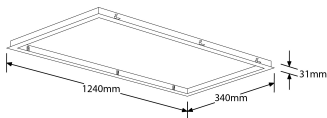

Product Description: 1200 x 600mm Panel Recess Mount

Ceiling Recess Mount for 1200x600mm LED Panel. Suitable for flush installation of LED Panels in plasterboard ceilings.

SKU Code

EN-CRM1260A

Finish Colour

White

Line Drawing

Polar Curve

Color

Product Features:

Product Specs:

Lamp Base	None	Width (mm)	640
Length (mm)	1240	Height (mm)	31
Weight (Kg)	1.129	Cutout Length (mm)	1220
Cutout Width (mm)	620	Product Type	Accessories