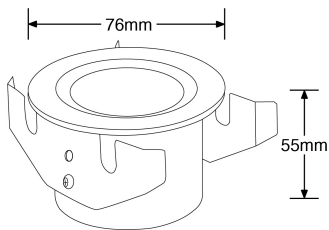

**Product Description:** M-Lite™ PRO 3W IP68 316 Stainless Steel Marker Light

Addition to the M-Lite™ PRO range, these ground lights use 316 stainless steel, making them suitable for coastal areas and are also submersible. IP68 for applications including patios, wet rooms and walkways.

SKU Code	Wattage	Colour	Lumens	Lumens/Watt	Beam Angle	Finish Colour
EN-WU300/30	3	3000	190	64	45	Stainless Steel

**Line Drawing**

**Polar Curve**

**Color**

## Product Features:

- IP68 low voltage 316 stainless steel marker light
- Requires a LED driver (not included)
- Pre-wired with 3 metres of rubber cable, (1 metre rubber cable EN-WU104)
- Optional mounting sleeves available (sold separately) EN-MS50 for EN-WU106, EN-MS65 for EN-WU300
- 1 year warranty

## Product Specs:

Input Voltage	~V DC	IP Rating	IP68
Lifetime L70 (hrs)	10000	IK Rating	IK10
Lamp Base	Other	Length (mm)	47
Height (mm)	60	Overall Diameter (mm)	76
Weight (Kg)	0.643	Base Diameter (mm)	58
Product Type	Markers		