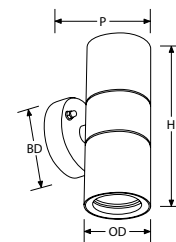

On/Off Relay
See pg.47

EN-WDL822

(H) 115mm Height
(P) 86mm Projection
(BD) 73mm Base Ø
(OD) 60mm Overall Ø

EN-WDL832

(H) 160mm Height
(P) 86mm Projection
(BD) 73mm Base Ø
(OD) 60mm Overall Ø

EN-WAL541/AN

(H) 86mm Height
(P) 90mm Projection
(BD) 68mm Base Ø
(OD) 56mm Overall Ø