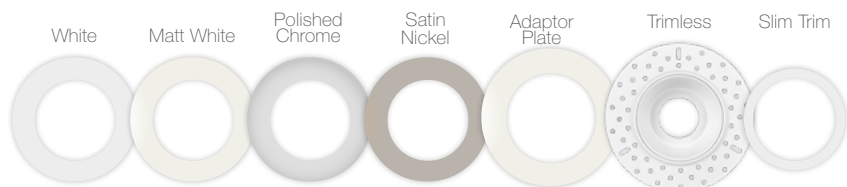

Up to 107 lm/W

Unique convertible design for use in shallow ceiling voids

AIR leakage (excluding adjustable)

Fire Rated Downlights

Floating earth termination for earth continuity
Push fit Loop in/Loop out terminals

Convertible design for shallow ceiling voids

Comes with FastRFix™ connector for fast installation

Twist&Lock™
Fixed IP Rated Bezels

5 Year Warranty

L70 40,000hrs

Triac dimmable as standard

Emergency option

White, Matt White, Polished
Chrome & Satin Nickel bezel
finish options

White slimtrim bezel finish
option

Black or White trimless bezel
finish options

Triac Inline Dimmer
See pg.41

Smart Rotary Dimmer
See pg.35

AU-MPRO1A

AU-MPRO5A

- AU-MPRO1A**
(H) 100mm Height
(OD) 88mm Overall (Ø)
- AU-MPRO2A**
(H) 100mm Height
(OD) 98mm Overall (Ø)
- AU-MPRO5A**
(H) 120mm Height
(OD) 88mm Overall (Ø)

Unique convertible design to fit ceiling voids as shallow as 46mm

Delivering up to 107lm/W

Interchangeable IP65 bezels for fixed version providing a sleek finish

IP65 rated for adjustable and baffle option