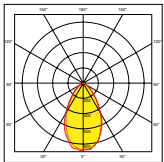

White slimtrim bezel finish
option

Black or White trimless bezel
finish options

Triac Inline Dimmer
See pg.41

Smart Rotary Dimmer
See pg.35

AU-MPRO1A

AU-MPRO5A

- AU-MPRO1A**
(H) 100mm Height
(OD) 88mm Overall (Ø)
- AU-MPRO2A**
(H) 100mm Height
(OD) 98mm Overall (Ø)
- AU-MPRO5A**
(H) 120mm Height
(OD) 88mm Overall (Ø)