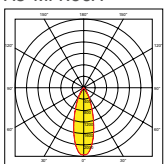

White slimtrim bezel finish
option

Black or White trimless bezel
finish options

Triac Inline Dimmer
See pg.41

Smart Rotary Dimmer
See pg.35

AU-MPRO1A

AU-MPRO5A

- AU-MPRO1A**
(H) 100mm Height
(OD) 88mm Overall (Ø)
- AU-MPRO2A**
(H) 100mm Height
(OD) 98mm Overall (Ø)
- AU-MPRO5A**
(H) 120mm Height
(OD) 88mm Overall (Ø)