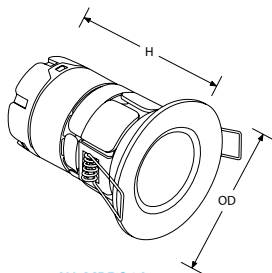

White slimtrim bezel finish
option

Black or White trimless bezel
finish options

Triac Inline Dimmer
See pg.41

Smart Rotary Dimmer
See pg.35

AU-MPRO1A

AU-MPRO5A

- AU-MPRO1A**
(H) 100mm Height
(OD) 88mm Overall (Ø)
- AU-MPRO2A**
(H) 100mm Height
(OD) 98mm Overall (Ø)
- AU-MPRO5A**
(H) 120mm Height
(OD) 88mm Overall (Ø)

Unique convertible design to fit ceiling voids as shallow as 46mm

Delivering up to 107lm/W

Interchangeable IP65 bezels for fixed version providing a sleek finish

IP65 rated for adjustable and baffle option