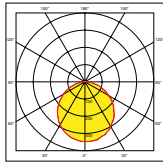

3 Year Warranty

L70 35,000hrs

White finish

On/Off Relay
See pg.47

EN-BLP6060

EN-BLP6060

- (L) 595mm Length
- (W) 595mm Width
- (H) 33mm Height

BackLite™

LED Backlit Flat Panels 600 x 600mm

make smart with

See pg.256-258 for compatibility table

Flicker free driver

Delivering 100lm/W

No light guide, removing the risk of yellowing

Life not affected by frequent switching e.g. when used with occupancy controls