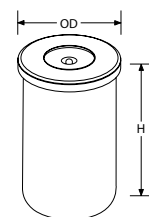

# M-Lite™

IP67 240V LED Marker Light

- 304 stainless steel (not suitable for coastal applications)
- IP67 rated
- Discreet and small in size
- Supplied with mounting sleeve for in-ground and solid floor installation
- Pre-wired with 600mm of rubber cable
- Ideal for both interior & exterior applications
- Mains voltage

**EN-ML1**  
(OD) 42mm Overall Ø  
(H) 100mm Height