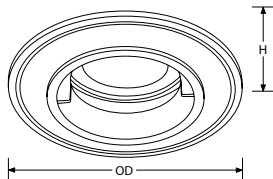

Non-Dimmable
Standard GU10
PLUS
On/Off Relay
See pg.47

EN-DLM411
(H) 130mm Height
(OD) 85mm Overall (Ø)
EN-DLM412
(H) 120mm Height
(OD) 90mm Overall (Ø)

EDLMTMPRO

GU10 IP65/44 Rated Aluminium Downlights

make smart with

IP65

IP44

| Cat. No. | Input | Cutout [Ø] |
|--------------------|-------|------------|
| IP65 | | |
| EN-DLM411W | 240V | 72mm |
| EN-DLM411PC | 240V | 72mm |
| EN-DLM411SN | 240V | 72mm |
| IP44 | | |
| EN-DLM412W | 240V | 78mm |
| EN-DLM412PC | 240V | 78mm |
| EN-DLM412SN | 240V | 78mm |