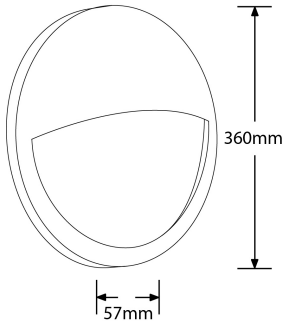

Line Drawing

Polar Curve

Color

Product Features:

- Interchangeable eyelid bezel
- Available in White or Black finish

Product Specs:

IP Rating	None	Lamp Base	None
Height (mm)	64	Overall Diameter (mm)	360
Weight (Kg)	0.211	Product Type	Accessories

Compliance & Approvals:

Warranty:

This product has a warranty period of 3 Years. Warranties may be available on certain products as indicated in the product description. Warranties are valid from the date of purchase. The warranty is invalid in the case of improper use, installation, tampering, removal of the Q.C. date label or installation in an improper working environment or installation. Should this product fail during the warranty period it will be replaced free of charge, subject to the correct installation of the original product and subsequent return of the faulty unit. Aurora does not accept responsibility for any installation costs associated with the replacement of this product and Aurora reserves the right to alter specifications without prior notice.