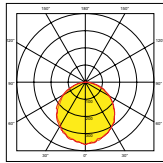

EN-FPRO1260B

EN-FPRO6060B

(L) 595mm Length
(W) 595mm Width
(H) 10mm Height

EN-FPRO1260B

(L) 1195mm Length
(W) 595mm Width
(H) 10mm Height

EN-FPRO1230B

(L) 1195mm Length
(W) 295mm Width
(H) 10mm Height

EdgeLiteTM PRO

LED Edge-Lit Flat Panels

make smart with

See pg.256-258 for compatibility table

Over 60% energy savings compared to traditional fluorescent
Edge-lit panel for complete uniformity across diffuser
High quality light guide designed to prevent yellowing
Delivering 110lm/W
SDCM <4 providing consistent light colour quality
UGR19 (Unified Glare Rating)
IP44 rated from the front
Suitable for installation in 15 & 24mm T-bar ceilings