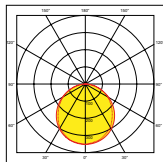

EN-FPRO1260B

EN-FPRO6060B

(L) 595mm Length
(W) 595mm Width
(H) 10mm Height

EN-FPRO1260B

(L) 1195mm Length
(W) 595mm Width
(H) 10mm Height

EN-FPRO1230B

(L) 1195mm Length
(W) 295mm Width
(H) 10mm Height

EdgeLiteTM PRO

LED Edge-Lit Flat Panels

make smart with

See pg.256-258 for compatibility table

Over 60% energy savings compared to traditional fluorescent
Edge-lit panel for complete uniformity across diffuser
High quality light guide designed to prevent yellowing
Delivering 110lm/W
SDCM <4 providing consistent light colour quality
UGR19 (Unified Glare Rating)
IP44 rated from the front
Suitable for installation in 15 & 24mm T-bar ceilings