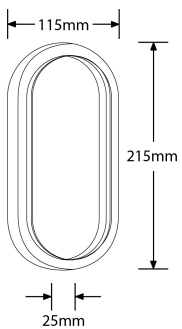

Product Description: Utilite™ 215 x 115mm Oval Bezel for EN-BH215

Utilite™ 215 x 115mm Oval Bezel for EN-BH215

SKU Code

Finish Colour

EN-BZ215BLK

Black

Line Drawing

Polar Curve

Color

Feature & Benefits

- Interchangeable bezel
- Available in Black finish only

Product Specs:

Dimmable	No	IP Rating	None
Lamp Base	None	Width (mm)	115
Length (mm)	215	Height (mm)	25
Weight (Kg)	0.039	Positional Adjustment	Fixed