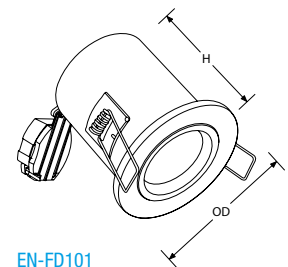

EN-FD102W	240V	28°	90mm
EN-FD102PC	240V	28°	90mm
EN-FD102SN	240V	28°	90mm

IP65

EN-FD103W	240V	-	75mm
EN-FD103PC	240V	-	75mm
EN-FD103SN	240V	-	75mm

Suffix **W**, **PC** or **SN** for White, Polished Chrome or Satin Nickel finishes.

.control

Dimmable
Standard GU10
PLUS

Triac In-line Dimmer
See pg.41

OR
Smart Rotary Dimmer
See pg.35

Non-Dimmable
Standard GU10
PLUS

On/Off Relay
See pg.47

EN-FD101

(H) 125mm Height
(OD) 87mm Overall (Ø)

EN-FD102

(H) 130mm Height
(OD) 100mm Overall (Ø)

EN-FD103

(H) 130mm Height
(OD) 86mm Overall (Ø)