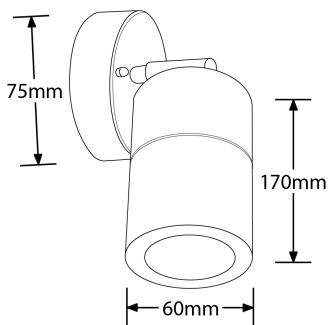

Product Description: WallE™ 240V GU10 IP44 Adjustable Wall Light

The WallE™ adjustable and up/down wall lights are ideal for accent lighting focusing on areas or features you want to light up. Available in 304 stainless steel or aluminium grey, white or black powder coated finishes. Fitted with a GU10 lamp holder to allow you to select the correct lamp for the application.

SKU Code	Finish Colour
EN-WL1SS	Stainless Steel

Line Drawing **Polar Curve** **Color**

Product Features:

- IP44 Mains adjustable and up/down wall lights
- Suitable for indoor and outdoor use
- Stainless steel finish - 304 Stainless steel
- Grey, Black and White - Aluminium
- Tempered glass diffuser
- For use with GU10 lamps – lamps not included (Max 35W lamp)
- Screw on cover for easy lamp change
- 3 year warranty

Product Specs:

Input Voltage	220~240V AC	IP Rating	IP44
Lamp Base	GU10	Height (mm)	95
Overall Diameter (mm)	60	Weight (Kg)	0.342
Base Diameter (mm)	75	Product Type	Wall Lights

Compliance & Approvals:

Warranty: