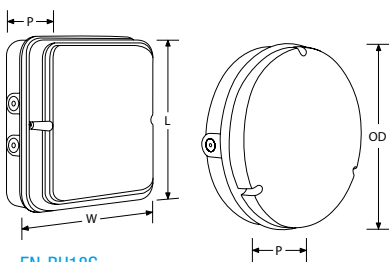

3 Year Warranty

L70 25,000hrs

Microwave sensing option

Emergency option

Black or White finish options

On/Off Relay
See pg.47

EN-BH18S

(L) 255mm Length
(W) 255mm Width
(P) 95mm Projection

EN-BH18R

(OD) 285mm Overall Ø
(P) 86mm Projection

UtiliteDrum™

IP65 LED Bulkheads

make smart with

See pg.256-258 for compatibility table

Polycarbonate body and diffuser

20mm conduit side entries

IP65 rated

IK10 rated impact resistance

Adjustable hold time 5 seconds to 30 minutes for microwave option

Adjustable light detector from 2-50 lux for microwave option