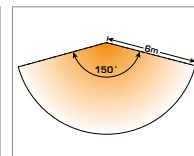

(L) 255mm Length
(W) 255mm Width
(P) 95mm Projection

EN-BH18R

(OD) 285mm Overall Ø
(P) 86mm Projection

UtiliteDrum™

IP65 LED Bulkheads

make smart with

See pg.256-258 for compatibility table

Polycarbonate body and diffuser

20mm conduit side entries

IP65 rated

IK10 rated impact resistance

Adjustable hold time 5 seconds to 30 minutes for microwave option

Adjustable light detector from 2-50 lux for microwave option

Square

Round

Microwave version
detection range