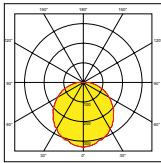

On/Off Relay
See pg.47

EN-BH18S

(L) 255mm Length
(W) 255mm Width
(P) 95mm Projection

(OD) 285mm Overall Ø
(P) 86mm Projection