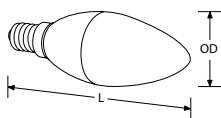

Triac Inline Dimmer
See pg.41

OR

Smart Rotary Dimmer
See pg.35

B22 GLS

E14 Candle

E27 Golf Ball

EN-DGLSE279

(L) 110mm Length
(OD) 60mm Overall (Ø)

EN-DCNDE145

(L) 105mm Length
(OD) 35mm Overall (Ø)

EN-DCNDB225

(L) 102mm Length
(OD) 35mm Overall (Ø)

EN-DG45E275

(L) 72mm Length
(OD) 45mm Overall (Ø)

EN-DGLSB229

(L) 108mm Length
(OD) 60mm Overall (Ø)