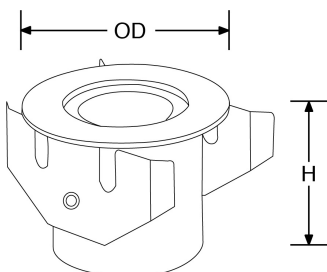

Product Description: M-Lite™ PRO 1W IP68 Marker Light

Addition to the M-Lite™ PRO range, these ground lights use 316 stainless steel, making them suitable for coastal areas and are also submersible. IP68 for applications including patios, wet rooms and walkways.

SKU Code	Wattage	Colour	Lumens	Lumens/Watt	Beam Angle	Finish Colour
EN-WU106/30	1	3000	100	100	45	Stainless Steel

Line Drawing

Polar Curve

Color

Product Features:

- IP68 low voltage 316 stainless steel marker light
- Requires a LED driver (not included)
- Pre-wired with 3 metres of rubber cable, (1 metre rubber cable EN-WU104)
- Optional mounting sleeves available (sold separately) EN-MS50 for EN-WU106, EN-MS65 for EN-WU300
- 1 year warranty

Product Specs:

Input Voltage	~V DC	Power Factor	0.45
IP Rating	IP68	Lifetime L70 (hrs)	10000
IK Rating	IK10	Lamp Base	Other
Length (mm)	45	Height (mm)	60
Overall Diameter (mm)	60	Weight (Kg)	0.444
Base Diameter (mm)	44	Product Type	Markers