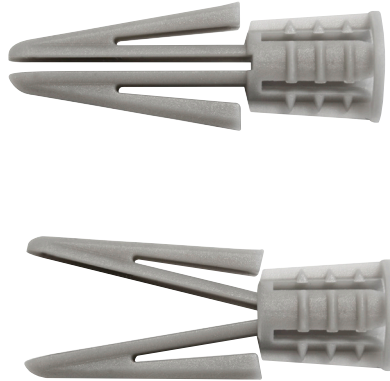

Product Code: CC-04187

Description: Plasterboard Plugs (Sprue Pack)

**Dimensions**

Length	32mm
Drill Size	7mm
Max. Fixture Depth	5mm
Diameter	9mm

**Materials**

Polypropylene

**General Information**

Colour:	Grey
Screw Diameter	4mm
Screw Size	6 & 8

**Additional Information**

Suitable for solid brickwork, blockwork, masonry, concrete and plasterboard.

**Packaging Overview**

Sprue Pack Of 100 Plugs

**Directives**

RoHS 2: 2011/65/EU &amp; RoHS 3: 2015/863/EU