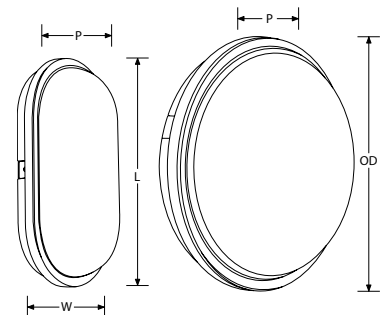

Bezels for oval bulkheads

- EN-BZ215BLK Utilite™ 215 x 115mm Oval Bezel for EN-BH215
- EN-BZ220BLK Utilite™ 271 x 146mm Oval Bezel for EN-BH220
- EN-BZG215* Utilite™ 215 x 115mm Grille Bezel for EN-BH215
- EN-BZG220* Utilite™ 271 x 146mm Grille Bezel for EN-BH220

Bezels for round bulkheads

- EN-BZ115BLK Utilite™ 167mm Bezel Accessory for EN-BH115
- EN-BZE115* Utilite™ 167mm Eyelid Bezel Accessory for EN-BH115
- EN-BZG115* Utilite™ 167mm Grille Bezel Accessory for EN-BH115
- EN-BZ120BLK Utilite™ 221mm Bezel Accessory for EN-BH120
- EN-BZE120* Utilite™ 221mm Eyelid Bezel Accessory for EN-BH120
- EN-BZG120* Utilite™ 221mm Grille Bezel Accessory for EN-BH120
- EN-BZ130BLK Utilite™ 300mm Bezel Accessory for EN-BH130
- EN-BZE130* Utilite™ 300mm Eyelid Bezel Accessory for EN-BH130
- EN-BZG130* Utilite™ 300mm Grille Bezel Accessory for EN-BH130

*Add suffix **W** or **BLK** for White or Black finishes.

- 3 Year Warranty
- L70 25,000hrs
- Black or White bezel finish options

works with .control

- EN-BH115**
(OD) 167mm Overall Ø
(P) 62mm Projection
- EN-BH215**
(L) 215mm Length
(W) 115mm Width
(P) 62mm Projection
- EN-BH120**
(OD) 221mm Overall Ø
(P) 72mm Projection
- EN-BH220**
(L) 271mm Length
(W) 146mm Width
(P) 76mm Projection
- EN-BH130**
(OD) 300mm Overall Ø
(P) 80mm Projection