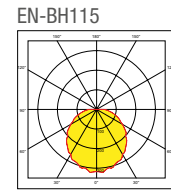

*Add suffix **W** or **BLK** for White or Black finishes.

- 3 Year Warranty
- L70 25,000hrs
- Black or White bezel finish options

works with .control

- EN-BH115**
(OD) 167mm Overall Ø
(P) 62mm Projection
- EN-BH215**
(L) 215mm Length
(W) 115mm Width
(P) 62mm Projection
- EN-BH120**
(OD) 221mm Overall Ø
(P) 72mm Projection
- EN-BH220**
(L) 271mm Length
(W) 146mm Width
(P) 76mm Projection
- EN-BH130**
(OD) 300mm Overall Ø
(P) 80mm Projection