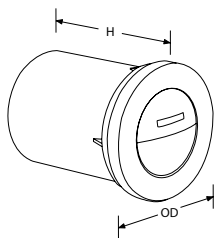

Aluminium housing and eyelid

IP65 rated

Pre-wired with 250mm of cable

Supplied with integral non-dimmable LED driver

Provided with sleeve for ease of installation within concrete

Low Level Lights

With sleeve
Application:
Concrete
Brick

Without sleeve
Application:
Kitchen plinth
Decking

EN-STL671

(OD) 73mm Overall Ø
(H) 80mm Height

Cat. No.	Wattage	Colour	No. of LEDs	Lumens	Cutout (Ø)
Non-Dimmable					
EN-STL671W	1W	6300K	3	9lm	70mm

Exempt