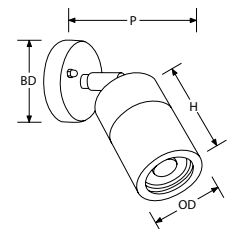

.control

Dimmable
Standard GU10
PLUS
Triac Inline Dimmer
See pg.41

OR
Smart Rotary Dimmer
See pg.35

Non-Dimmable
Standard GU10
PLUS
On/Off Relay
See pg.47

EN-WL1

(H) 95mm Height
(P) 170mm Projection
(BD) 75mm Base Ø
(OD) 60mm Overall Ø

EN-WL2

(H) 160mm Height
(P) 90mm Projection
(BD) 75mm Base Ø
(OD) 60mm Overall Ø