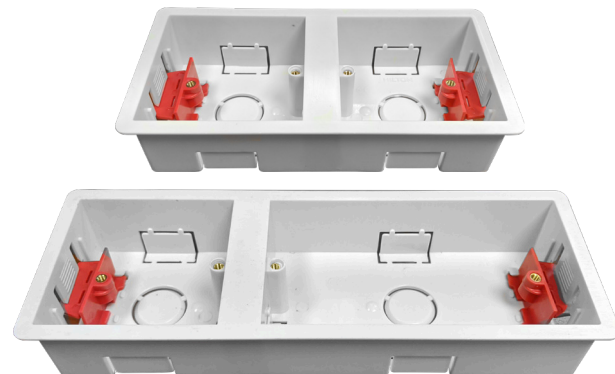

## Dry Lining Boxes 1 Gang

Code	Size	Price Each
DLB135	35mm 1 Gang	
DLBR35	35mm 1 Gang Round	
DLB147	47mm 1 Gang	

3 Different Sizes

## Dry Lining Boxes 2 Gang

Code	Size	Price Each
DLB235	35mm 2 Gang	
DLB247	47mm 2 Gang	

2 Different Sizes

## Dry Lining Boxes Dual Gang

Code	Size	Price Each
DLBDUAL11	35mm 1 + 1 Gang	
DLBDUAL12	35mm 2 + 1 Gang	

**DELIGO**

FIXINGS, FASTENERS &amp; ACCESSORIES FOR THE ELECTRICAL WHOLESALE

www.deligo.co.uk  
sales@deligo.co.ukPhone: 01384 824 100  
Fax: 01384 825 077Customer Service  
Whatsapp: 07535097873