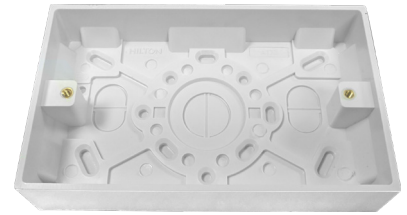

## Surface Pattress Boxes 1 Gang

Code	Size	Price Each
SQP116	16mm 1 Gang	
SQP125	25mm 1 Gang	
SQP135	35mm 1 Gang	
SQP147	47mm 1 Gang	

4 Different Sizes

## Surface Pattress Boxes 2 Gang

Code	Size	Price Each
SQP225	25mm 2 Gang	
SQP235	35mm 2 Gang	
SQP247	47mm 2 Gang	

3 Different Sizes

## Surface Pattress Boxes Dual Gang

Code	Size	Price Each
SQPDUAL11	25mm 2 x 1 Gang	