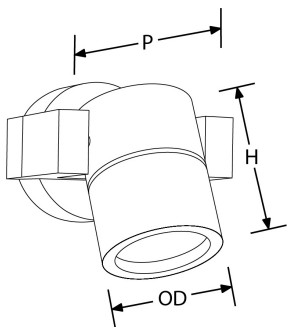

SKU Code	Finish Colour
EN-WAL541/AN	Aluminium

Line Drawing **Polar Curve** **Color**

Product Features:

- EN-WDL822 & EN-WDL832 - IP65 Mains voltage 316 stainless steel wall lights
- EN-WAL541/AN - IP54 Mains voltage anodised aluminium adjustable wall light for increased corrosion resistance. Vertical adjustment of 200°
- For use with GU10 lamps - lamps not included (Max 35W)
- Screw on cover for easy lamp change
- 3 year warranty

Product Specs:

Input Voltage	220~240V AC	IP Rating	IP54
Lamp Base	GU10	Width (mm)	90
Length (mm)	90	Height (mm)	86
Overall Diameter (mm)	56	Weight (Kg)	0.607
Base Diameter (mm)	68	Product Type	Wall Lights