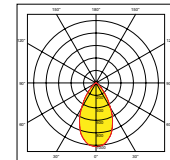

.control

Smart Rotary Dimmer
See pg.35

Triac Inline Dimmer
See pg.41

EN-DE6PRO

EN-DE6PRO

(H) 100mm Height
(OD) 85mm Overall (Ø)

EN-DE62PRO

(H) 105mm Height
(OD) 95mm Overall (Ø)