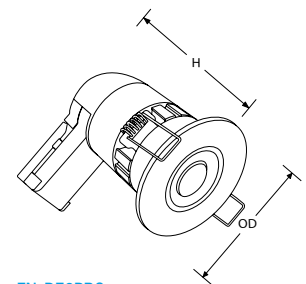

.control

Smart Rotary Dimmer
See pg.35

Triac Inline Dimmer
See pg.41

EN-DE6PRO

EN-DE6PRO

(H) 100mm Height
(OD) 85mm Overall (Ø)

EN-DE62PRO

(H) 105mm Height
(OD) 95mm Overall (Ø)