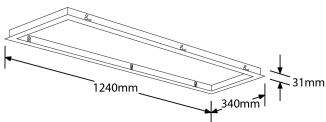

Product Description: 1200 x 300mm Panel Recess Mount

Ceiling Recess Mount for 1200x300mm LED Panel. Suitable for flush installation of LED Panels in plasterboard ceilings.

SKU Code

EN-CRM1230A

Finish Colour

White

Line Drawing

Polar Curve

Color

Product Features:

Product Specs:

Lamp Base	None	Width (mm)	340
Length (mm)	1240	Height (mm)	31
Weight (Kg)	0.940	Cutout Length (mm)	1220
Cutout Width (mm)	320	Product Type	Accessories