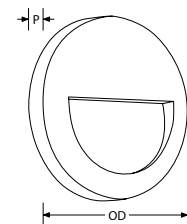

Low Level Lights

EN-WL3
(Bezel included)

EN-WL4 shown with
EN-WLBZ4E bezel

EN-WL3

EN-WLBZ4S bezel

EN-WLBZ4E bezel

EN-WLBZ4U bezel

Cat. No.	Watts	Colour	Lumens	Shape
Non-Dimmable				
EN-WL3/30	4W	3000K	40lm	Round
EN-WL3/40	4W	4000K	43lm	Round
EN-WL4/30	4W	3000K	240lm	Square
EN-WL4/40	4W	4000K	300lm	Square

Accessories

- EN-WLBZ4E WallE™ Square Eyelid Bezel Accessory for EN-WL4
- EN-WLBZ4S WallE™ Square Bezel Accessory for EN-WL4
- EN-WLBZ4U WallE™ Square Up/Down Bezel Accessory for EN-WL4

Exempt

EN-WL3
(OD) 140mm Overall (Ø)
(P) 31mm Projection

EN-WL4
(L) 140mm Length
(W) 140mm Width
(P) 51mm Projection