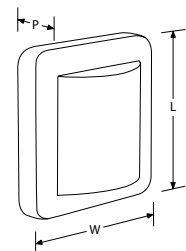

Accessories

- EN-WLBZ4E WallE™ Square Eyelid Bezel Accessory for EN-WL4
- EN-WLBZ4S WallE™ Square Bezel Accessory for EN-WL4
- EN-WLBZ4U WallE™ Square Up/Down Bezel Accessory for EN-WL4

Exempt

EN-WL3
(OD) 140mm Overall (Ø)
(P) 31mm Projection

EN-WL4
(L) 140mm Length
(W) 140mm Width
(P) 51mm Projection