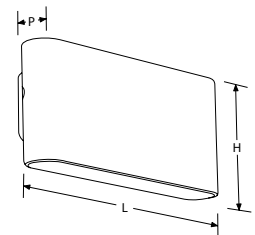

On/Off Relay
See pg.47

Fixed Down
Side profile

Fixed Up/Down
Side profile

Cat. No.	Description	Watts	Colour	Lumens
Non-Dimmable				
EN-WL81*/40	Down	6W	4000K	310lm
EN-WL82*/40	Up/Down	12W	4000K	550lm

*Add suffix **W**, **BLK** or **G** for White, Black or Grey finishes.

EN-WL81

- (L) 178mm Length
- (H) 76mm Height
- (P) 50mm Projection

EN-WL82

- (L) 178mm Length
- (H) 90mm Height
- (P) 50mm Projection