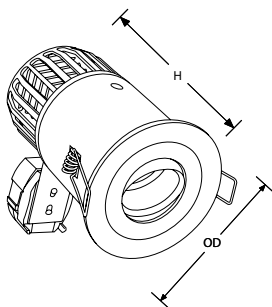

Non-Dimmable
Standard GU10
PLUS
On/Off Relay
See pg.47

EN-DLM482
(H) 135mm Height
(OD) 95mm (Ø) Enc.

EN-DLM484
(H) 130mm Height
(OD) 95mm Overall (Ø)

EFD™

GU10 Baffled Fire Rated Downlights

make smart with

See pg.256-258 for compatibility table

- Pressed steel body with aluminium bezel
- Black baffle designed to reduce direct glare
- Lock ring for ease of lamp replacement
- EN-DLM482 - Adjustable up to 20° and IP20 rated
- EN-DLM484 - IP44 rated