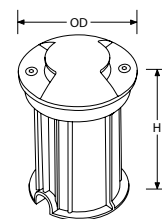

Cat. No.	Input	Cutout (Ø)
EN-RGL2	240V	98mm

Accessories

EN-RGLC1	G-Lite™ Stainless Steel Recessed Ground Light Bezel 1 Way
EN-RGLC2	G-Lite™ Stainless Steel Recessed Ground Light Bezel 2 Way
EN-RGLC3	G-Lite™ Stainless Steel Recessed Ground Light Bezel 3 Way
EN-RGLC4	G-Lite™ Stainless Steel Recessed Ground Light Bezel 4 Way

EN-RGL2
 (OD) 110mm Overall Ø
 (H) 160mm Height