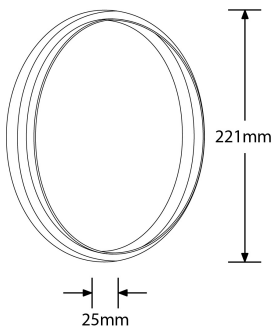

Product Description: Utilite™ 221mm Bezel Accessory for EN-BH120

Utilite™ 221mm Bezel Accessory for EN-BH120

SKU Code

Finish Colour

EN-BZ120BLK

Black

Line Drawing

Polar Curve

Color

Feature & Benefits

- Interchangeable bezel
- Available in Black finish only

Product Specs:

Dimmable	No	IP Rating	None
Overall Diameter (mm)	221	Lamp Base	None
Height (mm)	25	Weight (Kg)	0.051
Positional Adjustment	Fixed		