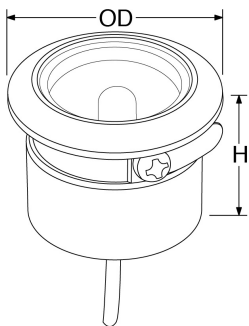

Product Description: M-Lite™ PRO 1W IP68 316 Stainless Steel Marker Light

Addition to the M-Lite™ PRO range, these ground lights use 316 stainless steel, making them suitable for coastal areas and are also submersible. IP68 for applications including patios, wet rooms and walkways.

SKU Code	Wattage	Colour	Lumens	Lumens/Watt	Beam Angle	Finish Colour
EN-WU682R/30	1	3000	80	80	80	Stainless Steel
EN-WU682R/57	1	5700	80	80	80	Stainless Steel
EN-WU682R/BLU	1				80	Stainless Steel

Line Drawing

Polar Curve

Color

Product Features:

- IP68 low voltage 316 Stainless Steel LED marker light
- Submersible to a depth of 1 metre
- Requires a constant current LED driver (not included)
- Pre-wired with 1 metre of rubber cable
- 1 year warranty

Product Specs:

Power Factor	0.45	IP Rating	IP68
Lifetime L70 (hrs)	10000	Lamp Base	Other
Height (mm)	40	Overall Diameter (mm)	31
Weight (Kg)	0.108	Product Type	Markers

Compliance & Approvals:

Warranty:

This product has a warranty period of 1 Year. Warranties may be available on certain products as indicated in the product description. Warranties are valid from the date of purchase. The warranty is invalid in the case of improper use, installation, tampering, removal of the Q.C. date label or installation in an improper working environment or installation. Should this product fail during the warranty period it will be replaced free of charge, subject to the correct installation of the original product and subsequent return of the faulty unit. Aurora does not accept responsibility for any installation costs associated with the replacement of this product and Aurora reserves the right to alter specifications without prior notice.