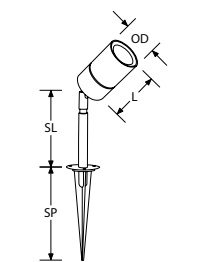

S-LiteTM PRO

IP65 Spike Light

make smart with

 See pg.256-258 for compatibility table

3 Year Warranty
 Stainless Steel finish

- 304 stainless steel (not suitable for coastal applications)
- IP65 rated
- 90° vertical adjustment
- Option of use with spike or as a surface mount
- Pre-wired with 1 metre of rubber cable
- For use with GU10 lamps - lamps not included

.control

 Dimmable
 Standard GU10
PLUS
 Triac Inline Dimmer
 See pg.41

OR
 Smart Rotary Dimmer
 See pg.35

 Non-Dimmable
 Standard GU10
PLUS
 On/Off Relay
 See pg.47

EN-SLSS1
 (L) 95mm Length
 (OD) 60mm Overall Ø
 (SL) 157mm Stem Length
 (SP) 173mm Spike Length