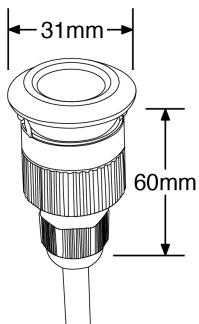

Product Description: M-Lite™ PRO 3W IP68 Marker Light

Addition to the M-Lite™ PRO range, these ground lights use 316 stainless steel, making them suitable for coastal areas and are also submersible. IP68 for applications including patios, wet rooms and walkways.

SKU Code	Wattage	Colour	Lumens	Lumens/Watt	Beam Angle	Finish Colour
EN-WU673R/30	3	3000	130	44	80	Stainless Steel
EN-WU673R/55	3	5500	130	44	80	Stainless Steel

Line Drawing

Polar Curve

Color

Product Features:

- IP68 low voltage 316 Stainless Steel LED marker light
- Submersible to a depth of 1 metre
- Requires a constant current LED driver (not included)
- Pre-wired with 1 metre of rubber cable
- 1 year warranty

Product Specs:

Input Voltage	~V AC	IP Rating	IP68
Lifetime L70 (hrs)	10000	Lamp Base	Other
Height (mm)	60	Overall Diameter (mm)	31
Weight (Kg)	0.120	Product Type	Markers

Compliance & Approvals:

Warranty: